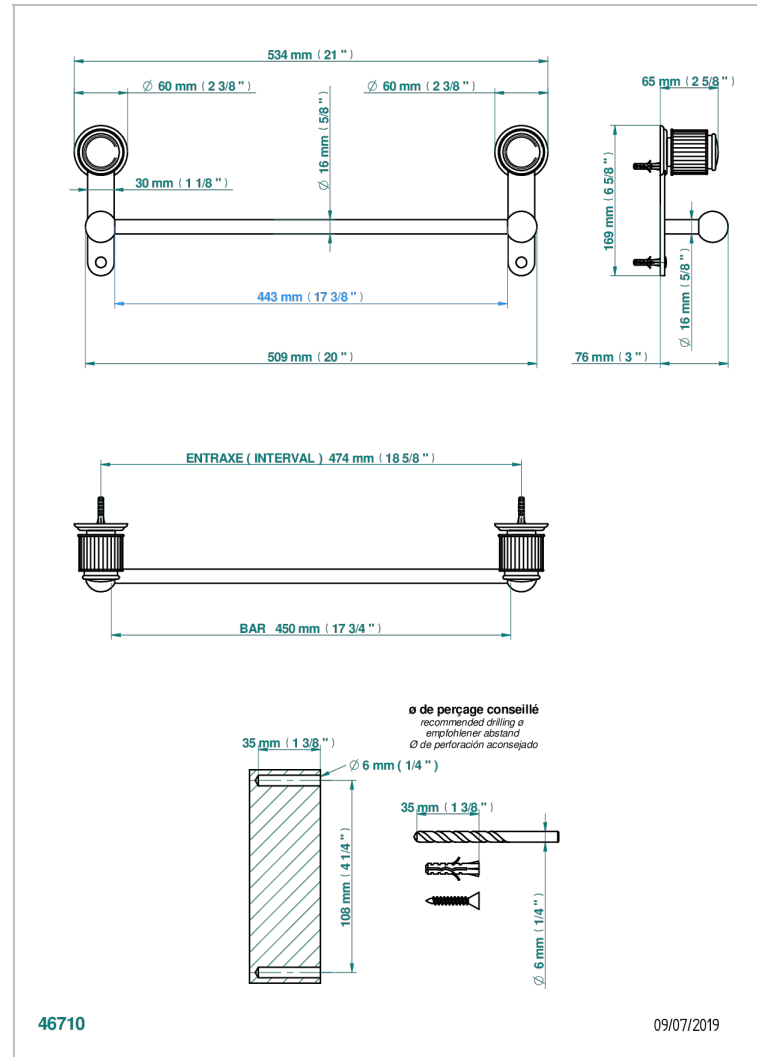

# JAIPUR SATIN CRYSTAL

A9B-514/45

Single towel rail, fixed rail, length: 450 mm

## CHARACTERISTIC

- Jaipur Satin crystal
- Single towel rail, fixed rail, length: 450 mm