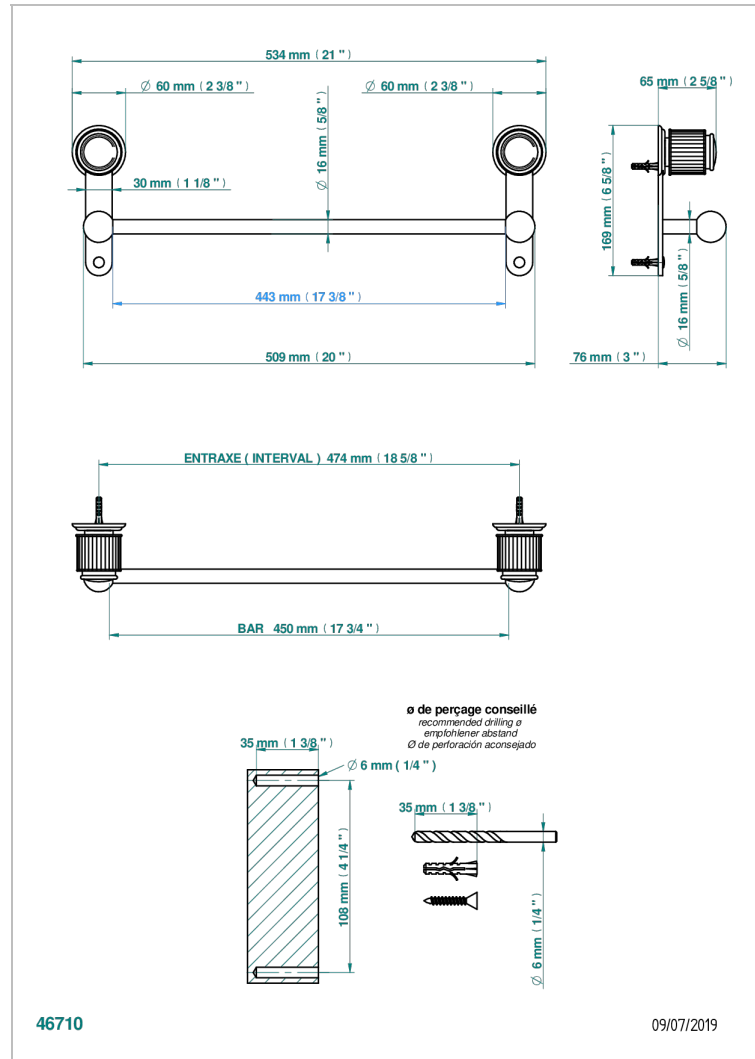

JAIPUR SATIN CRYSTAL

A9B-514/45

Single towel rail, fixed rail, length: 450 mm

CHARACTERISTIC

- Jaipur Satin crystal
- Single towel rail, fixed rail, length: 450 mm

AVAILABLE FINITIONS

Antique nickel - H28
Black ceram - D30
Blush PVD - H62
Brass color PVD - H49
Brown bronze color PVD - F33
Gold color PVD - H52