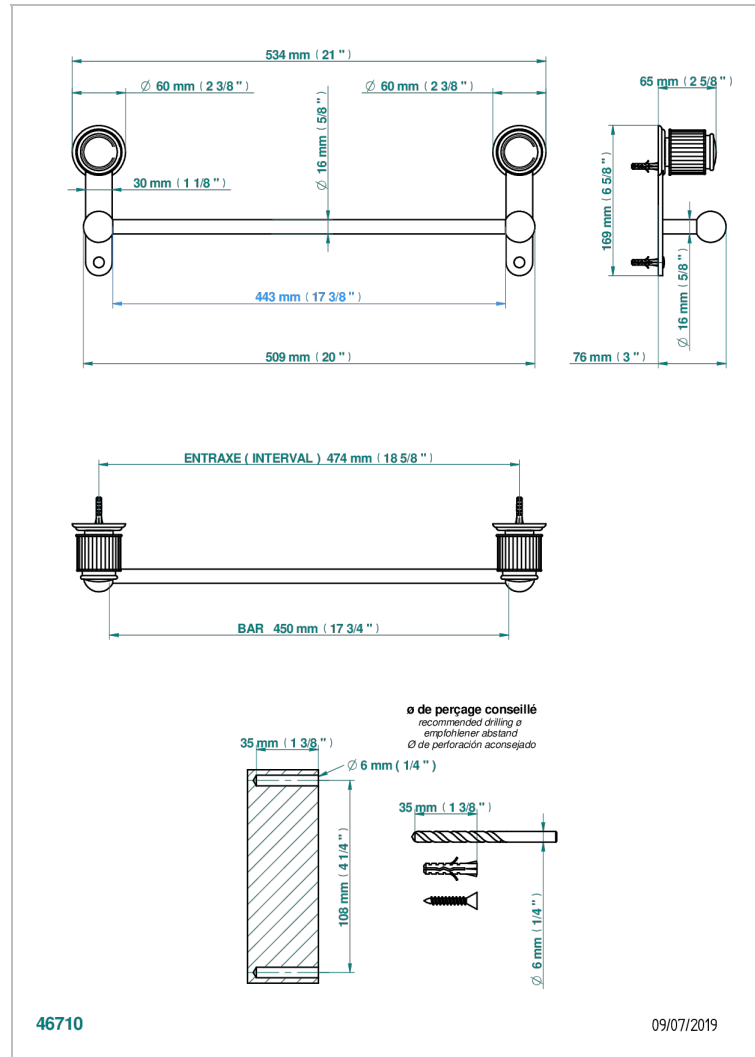

# JAIPUR CRISTAL SATINADO

A9B-514/45

Single towel rail, fixed rail, length: 450 mm

THG<sup>®</sup>  
PARIS

## CARACTERÍSTICAS

- Jaipur Cristal Satinado
- Single towel rail, fixed rail, length: 450 mm