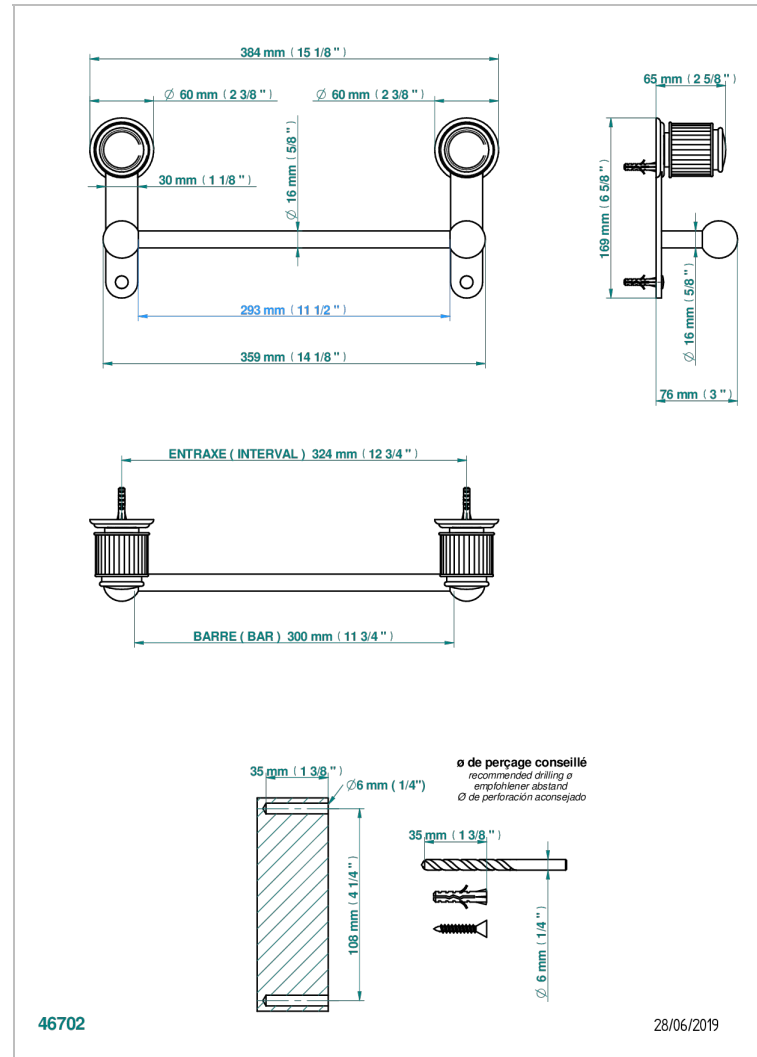

JAIPUR SATIN CRYSTAL

A9B-514/30

Towel bar, 12" long

CHARACTERISTIC

- Jaipur Satin crystal
- Towel bar, 12" long

AVAILABLE FINITIONS

Antique nickel - H28
Black ceram - D30
Blush PVD - H62
Brass color PVD - H49
Brown bronze color PVD - F33
Gold color PVD - H52