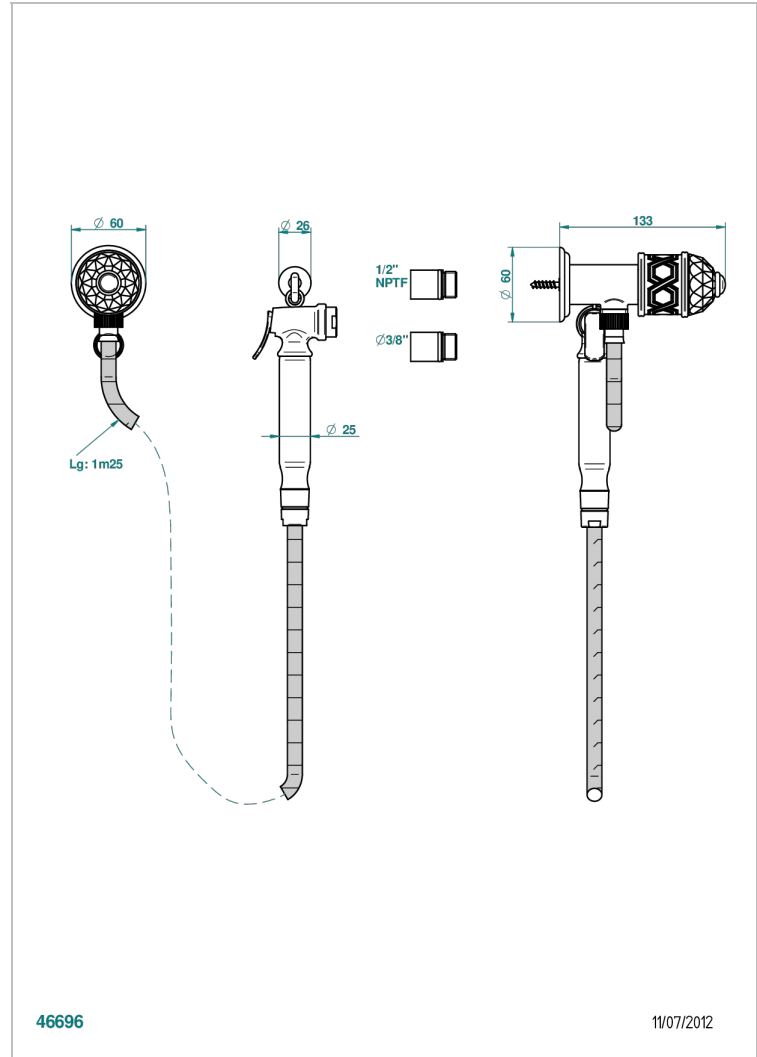

DUOMO CRYSTAL

U4F-5840/8US

Handheld spray bidet with hose, elbow and hook

THG
PARIS

CHARACTERISTIC

- Duomo Crystal
- Handheld spray bidet with hose, elbow and hook

TECHNICAL SPECS

- Recommandé : 3 bars (max. 5 bars) - Advised : 43,5 psi (max. 72 psi)
- 9,5 l/min à 3 bars (2.5 gpm at 43.5 psi)

AVAILABLE FINITIONS

- Chrome polished - A02
- Chrome polished / gold polished - G02
- Gold polished - F01
- Nickel polished - B01