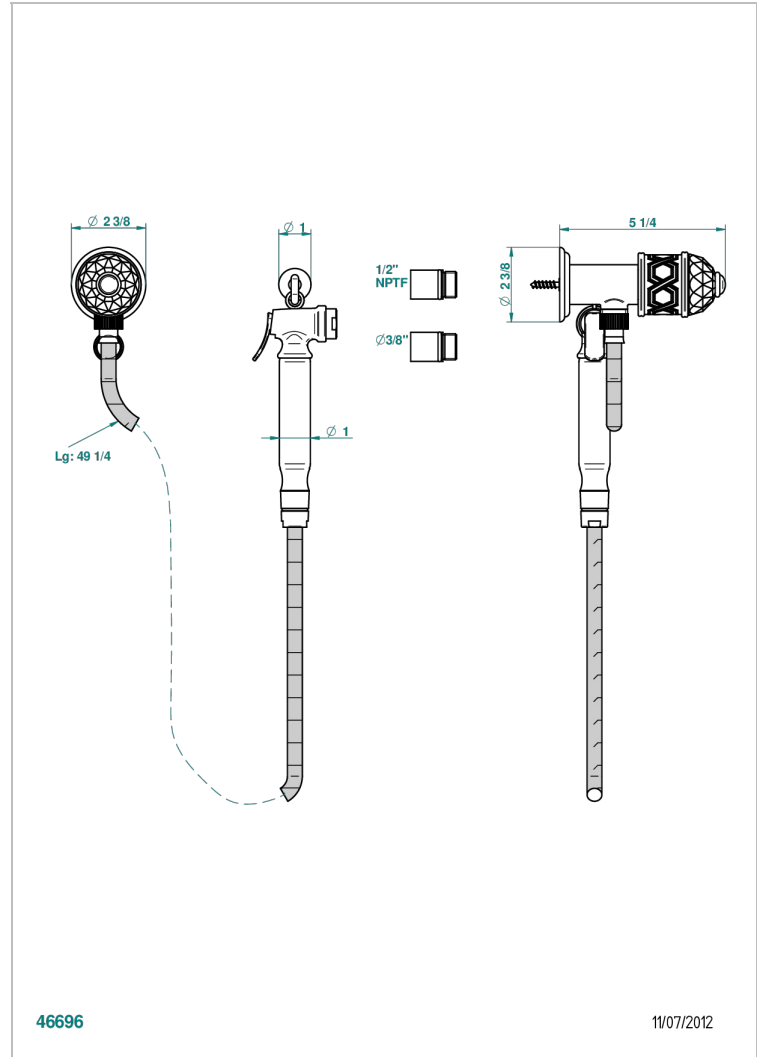

# DUOMO CRYSTAL

U4F-5840/8US

Handheld spray bidet with hose, elbow and hook

THG  
PARIS

## CHARACTERISTIC

- Duomo Crystal
- Handheld spray bidet with hose, elbow and hook

## TECHNICAL SPECS

- Recommandé : 3 bars (max. 5 bars) - Advised : 43,5 psi (max. 72 psi)
- 9,5 l/min à 3 bars (2.5 gpm at 43.5 psi)