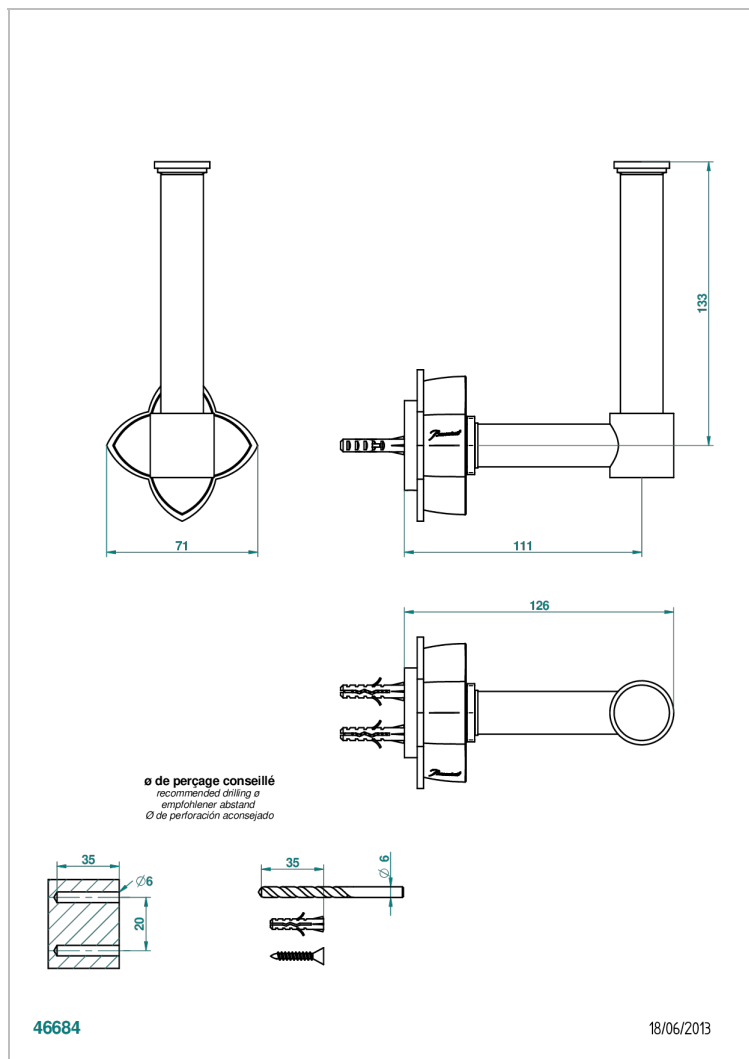

# PETALE DE CRISTAL - CLEAR CRYSTAL

U6A-542

Reserve toilet paper holder

## CHARACTERISTIC

- Pétale de Cristal - Clear crystal
- Reserve toilet paper holder