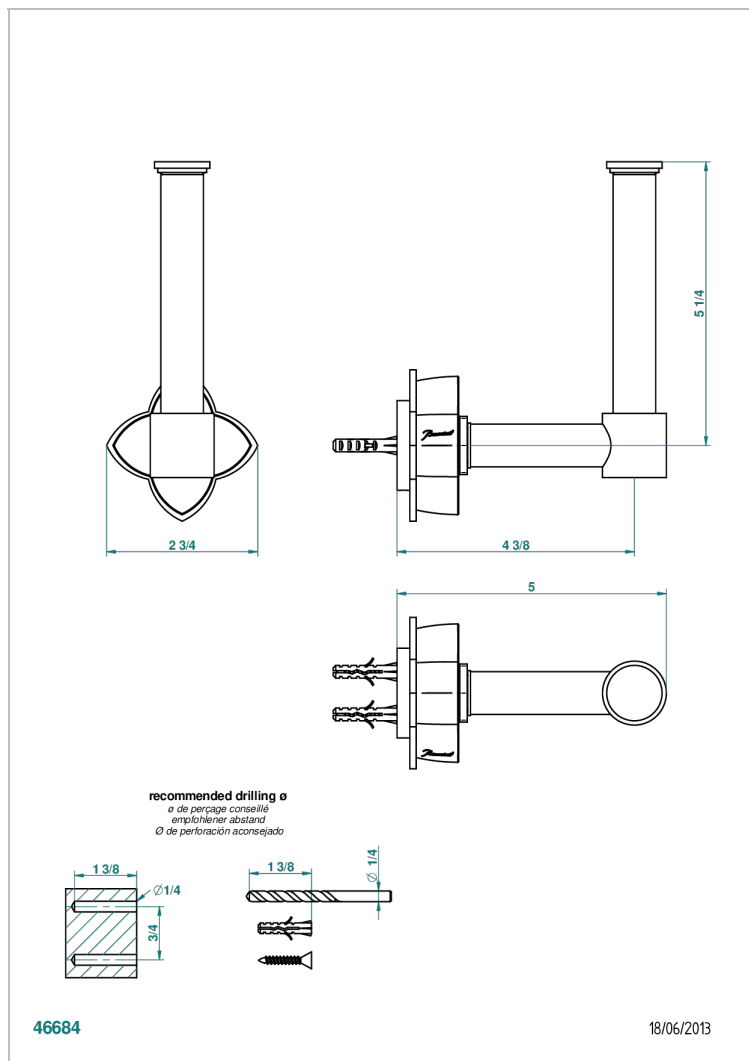

# PETALE DE CRISTAL - CLEAR CRYSTAL

U6A-542

Reserve toilet paper holder

## CHARACTERISTIC

- Pétale de Cristal - Clear crystal
- Reserve toilet paper holder