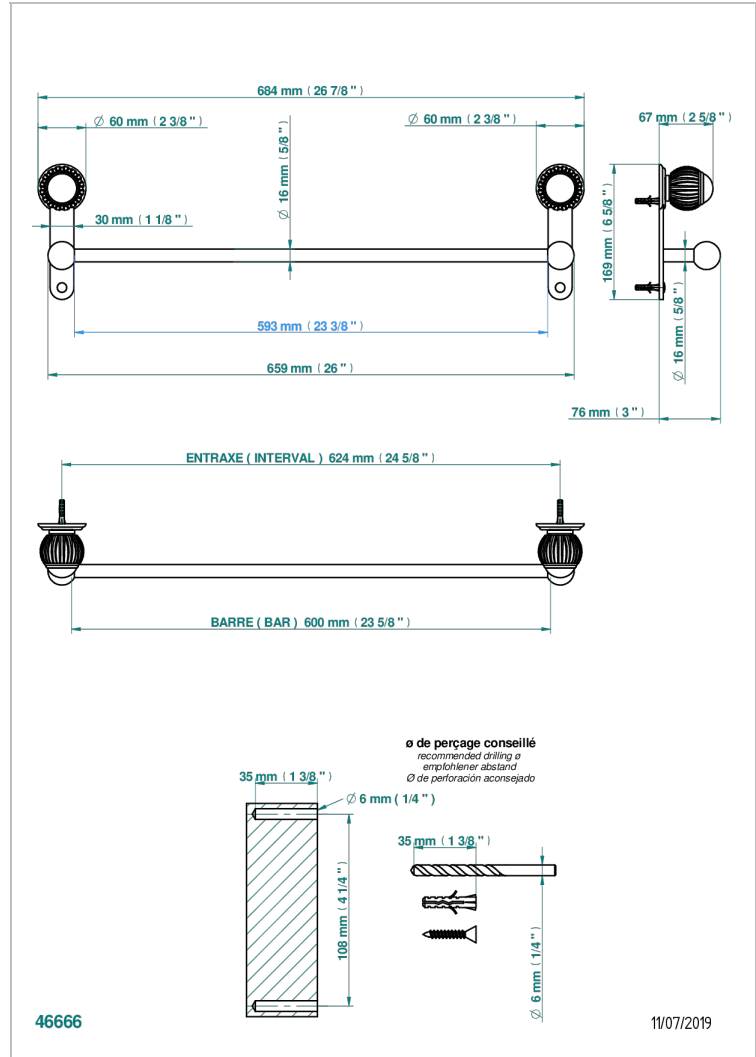

VOGUE LAPIS LAZULI

A8S-514/60

Towel bar, 24" long

CHARACTERISTIC

- Vogue Lapis Lazuli
- Towel bar, 24" long

AVAILABLE FINITIONS

Black ceram - D30
Blush PVD - H62
Brass color PVD - H49
Brown bronze color PVD - F33
Chrome polished - A02
Chrome polished / gold polished - G02