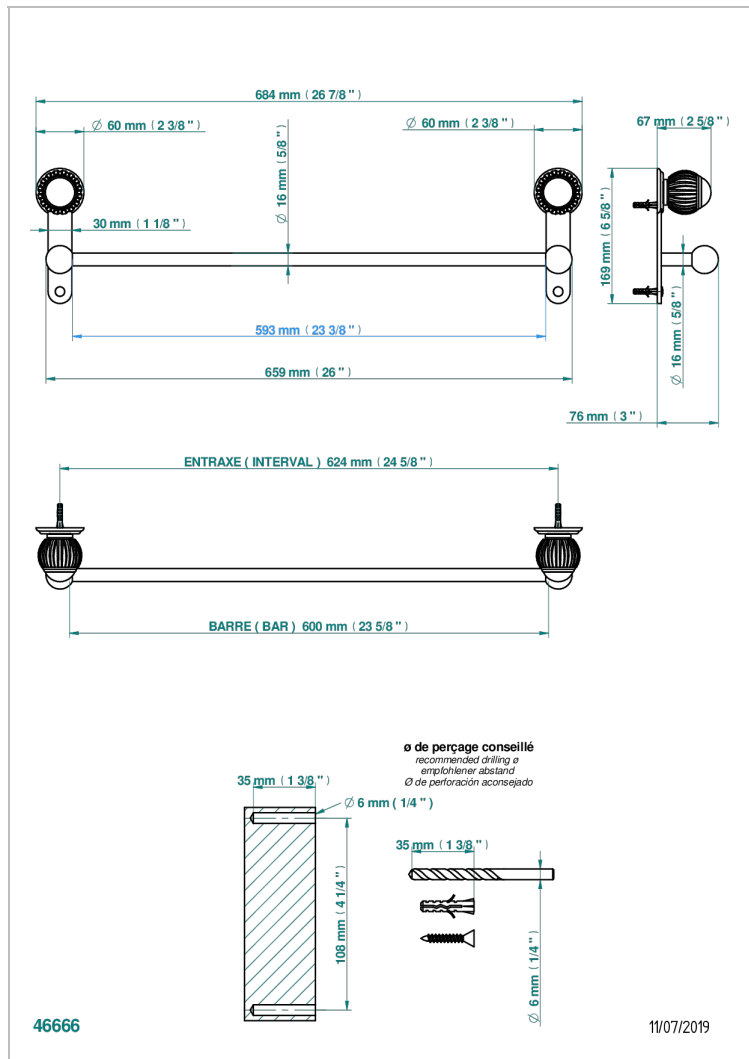

VOGUE LAPIS LAZULI

A8S-514/60

Single towel rail, fixed rail, length: 600 mm

CHARACTERISTIC

- Vogue Lapis Lazuli
- Single towel rail, fixed rail, length: 600 mm

AVAILABLE FINITIONS

Antique nickel - H28
Black ceram - D30
Blush PVD - H62
Brass color PVD - H49
Brown bronze color PVD - F33
Gold color PVD - H52