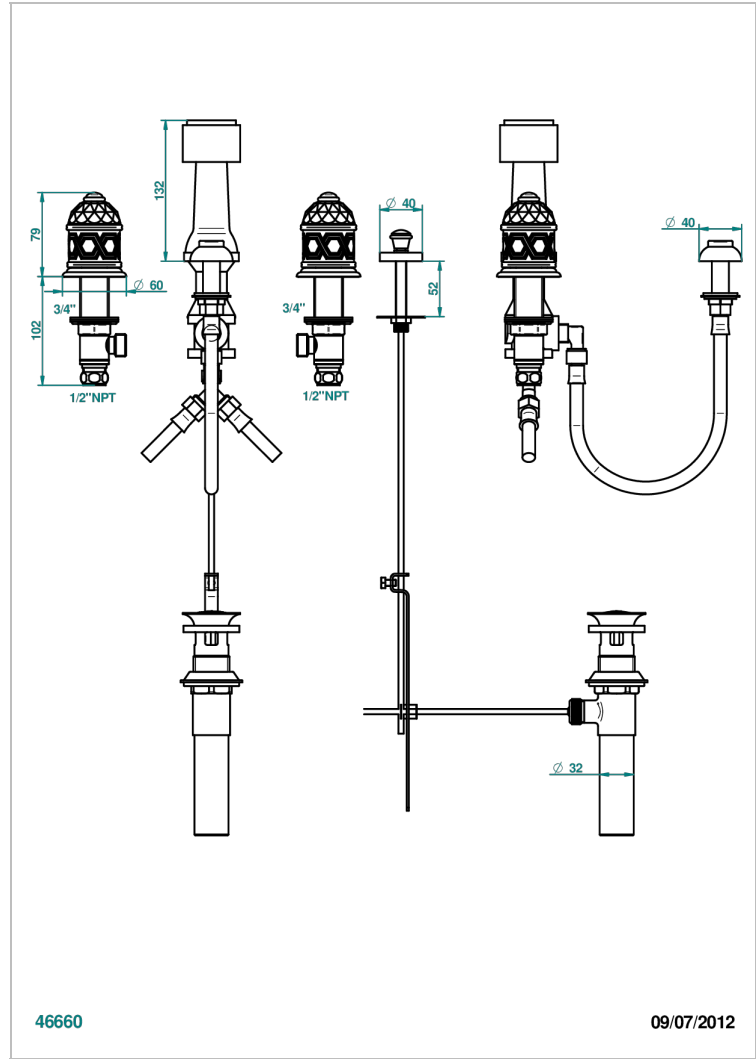

DUOMO CRYSTAL

U4F-207KA

Bidet Faucet with vertical spray, drain and vacuum breaker, for bidet Kohler

46660

09/07/2012

CHARACTERISTIC

- ASME : ASME A112.18.1-2011/CSA B125.1-11

STANDARDS