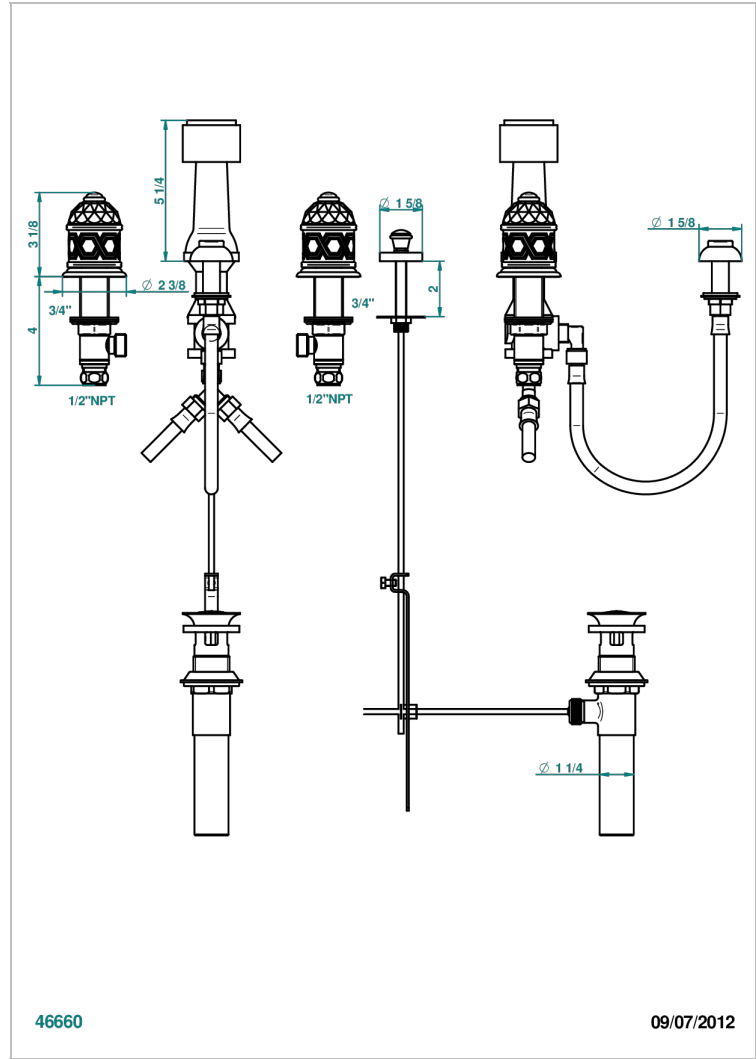

# DUOMO CRYSTAL

U4F-207KA

Bidet Faucet with vertical spray, drain and vacuum breaker, for bidet Kohler