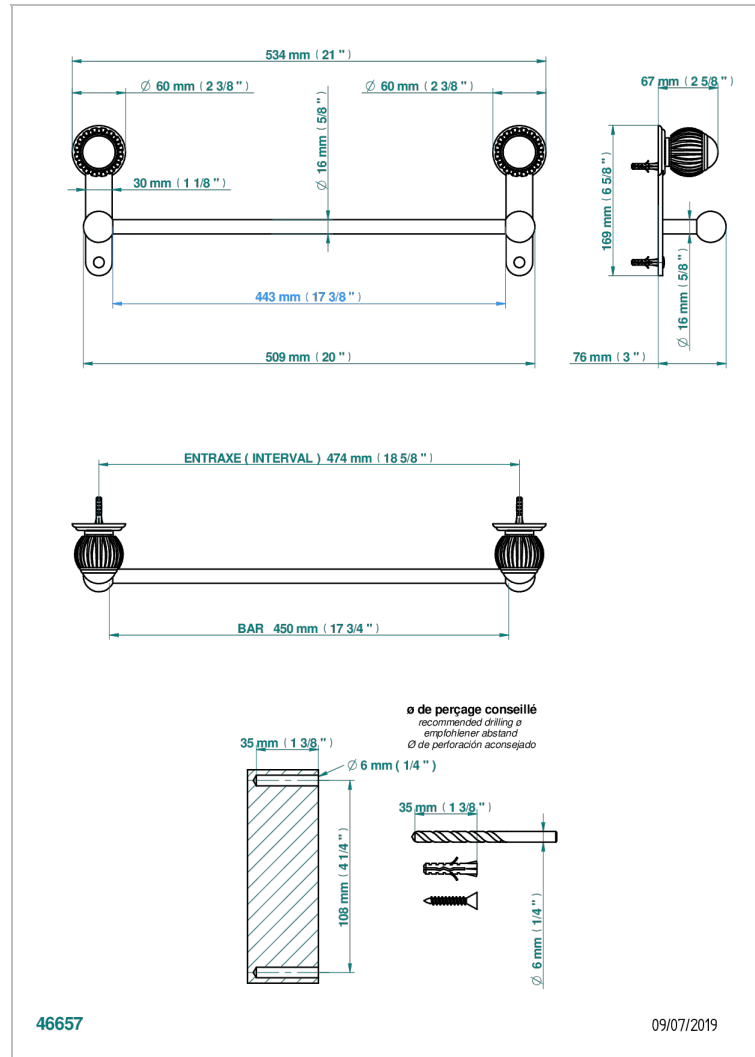

VOGUE LAPIS LAZULI

A8S-514/45

Single towel rail, fixed rail, length: 450 mm

THG[®]
PARIS

CARACTERÍSTICAS

- Vogue Lapis Lazuli
- Single towel rail, fixed rail, length: 450 mm

ACABADOS DISPONIBLES

Bronce claro - D01
Cerámica negra mate - D30
Cobre viejo mate - H07
Cromo - A02
Cromo / dorado - G02
Cromo mate - C02