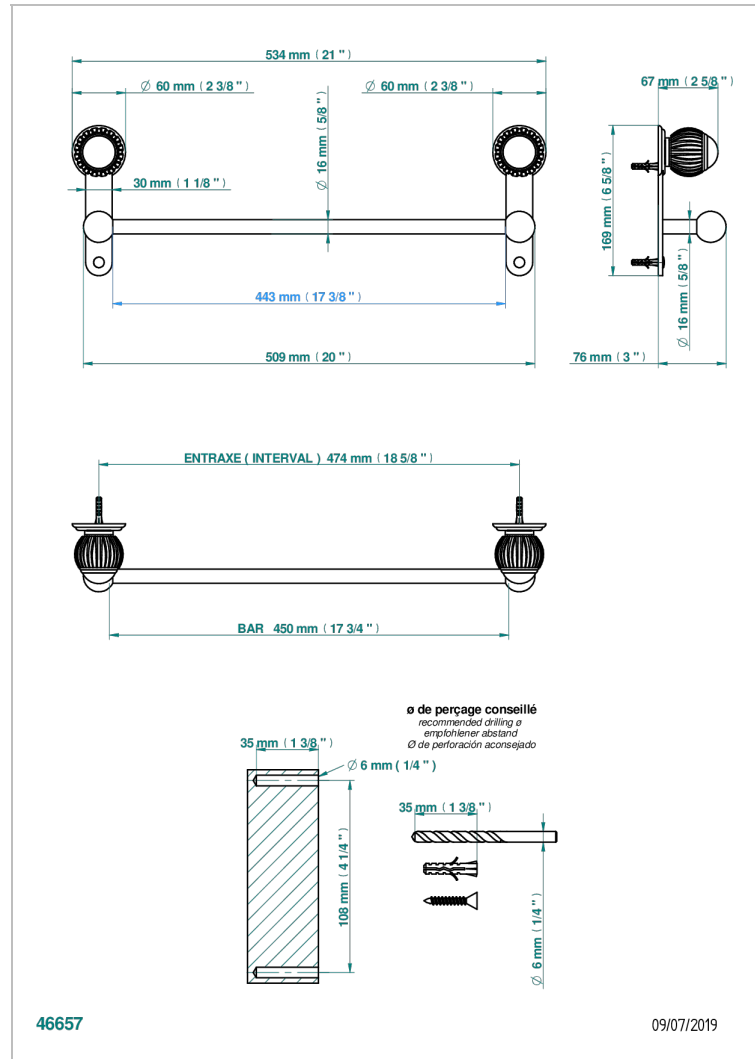

VOGUE LAPIS LAZULI

A8S-514/45

Towel bar, 18" long

THG
PARIS

CHARACTERISTIC

- Vogue Lapis Lazuli
- Towel bar, 18" long

AVAILABLE FINITIONS

Black ceram - D30
Blush PVD - H62
Brass color PVD - H49
Brown bronze color PVD - F33
Chrome polished - A02
Chrome polished / gold polished - G02