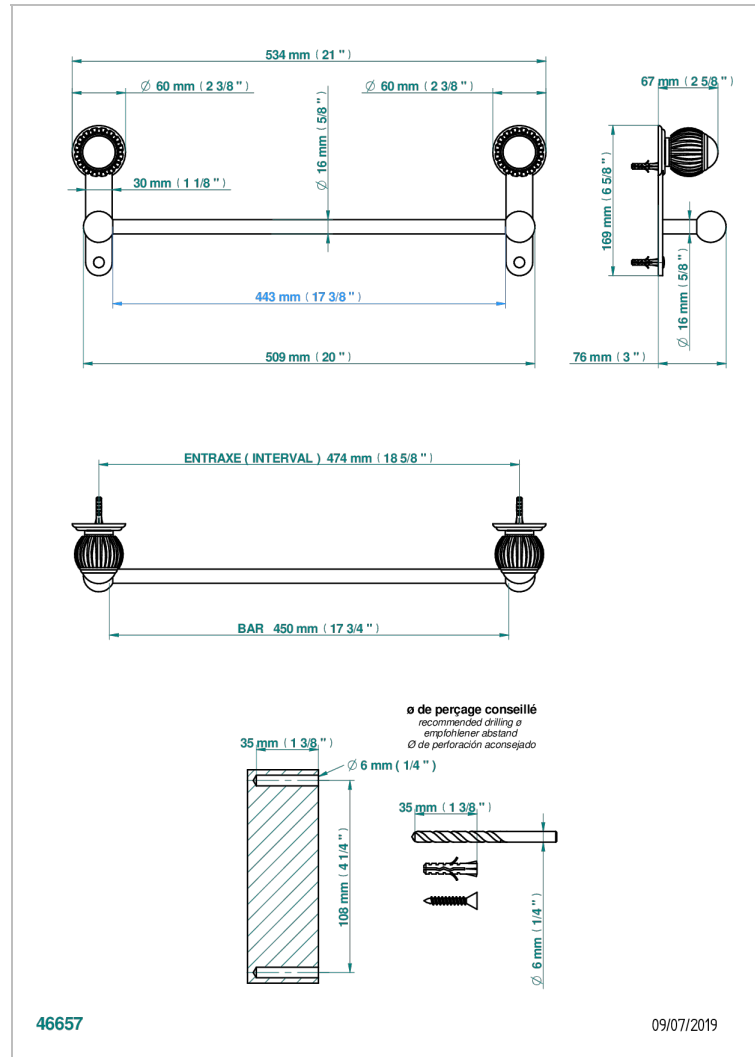

# VOGUE LAPIS LAZULI

A8S-514/45

Single towel rail, fixed rail, length: 450 mm

THG<sup>®</sup>  
PARIS

## CARACTERÍSTICAS

- Vogue Lapis Lazuli
- Single towel rail, fixed rail, length: 450 mm