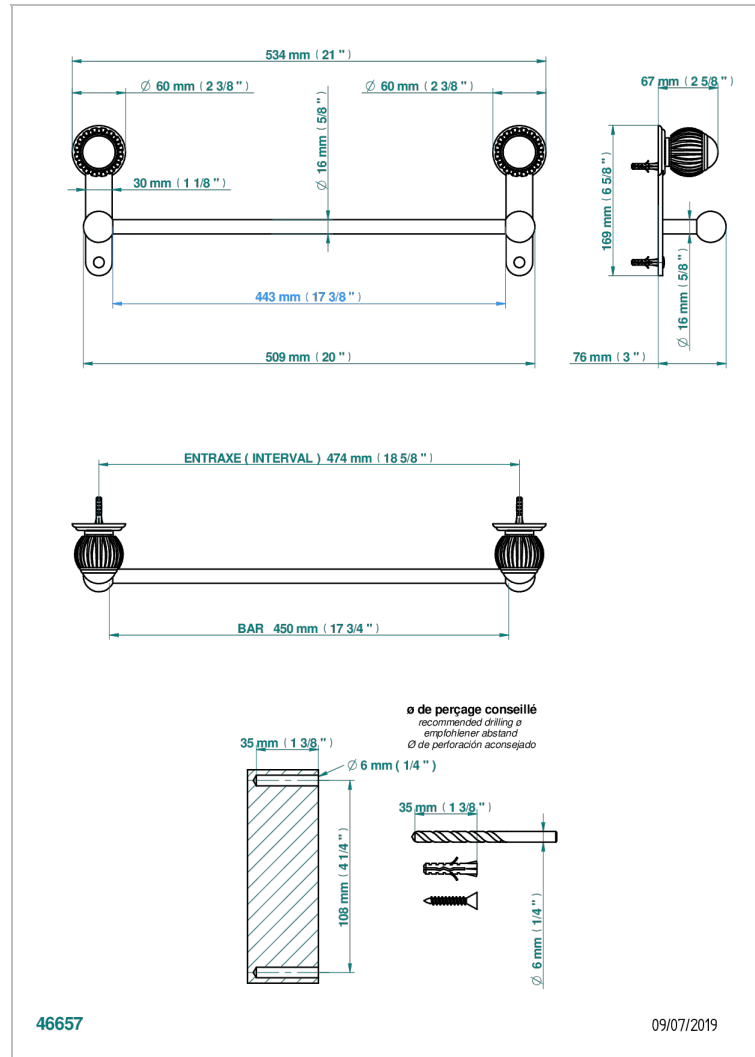

VOGUE LAPIS LAZULI

A8S-514/45

Single towel rail, fixed rail, length: 450 mm

CHARACTERISTIC

- Vogue Lapis Lazuli
- Single towel rail, fixed rail, length: 450 mm

AVAILABLE FINITIONS

Antique nickel - H28
Black ceram - D30
Blush PVD - H62
Brass color PVD - H49
Brown bronze color PVD - F33
Gold color PVD - H52