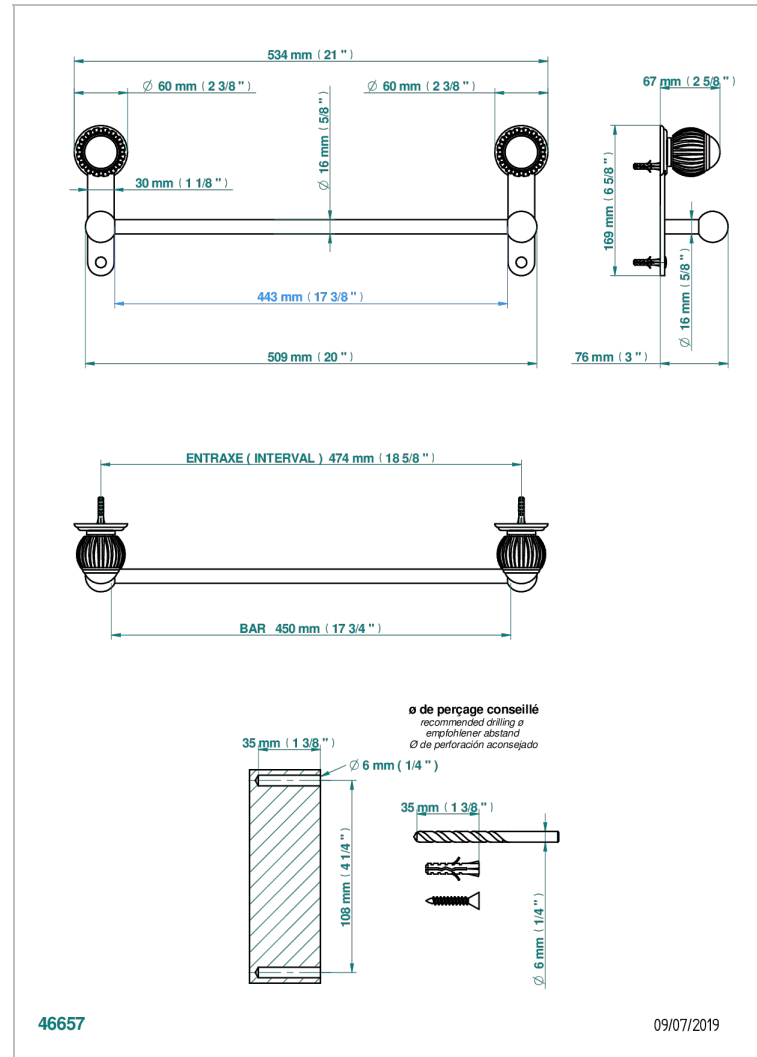

VOGUE LAPIS LAZULI

A8S-514/45

Single towel rail, fixed rail, length: 450 mm

CHARACTERISTIC

- Vogue Lapis Lazuli
- Single towel rail, fixed rail, length: 450 mm

AVAILABLE FINITIONS

Antique nickel - H28
Black ceram - D30
Blush PVD - H62
Brass color PVD - H49
Brown bronze color PVD - F33
Gold color PVD - H52