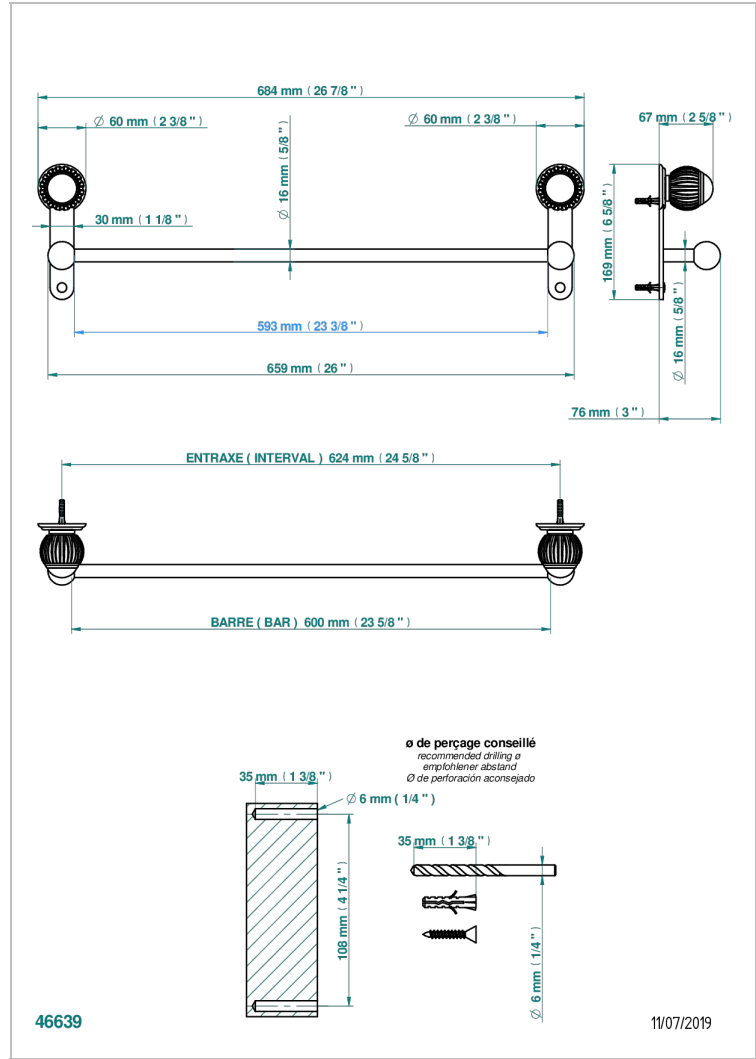

# VOGUE TIGER EYE

A8R-514/60

Towel bar, 24" long

## CHARACTERISTIC

- Vogue Tiger Eye
- Towel bar, 24" long