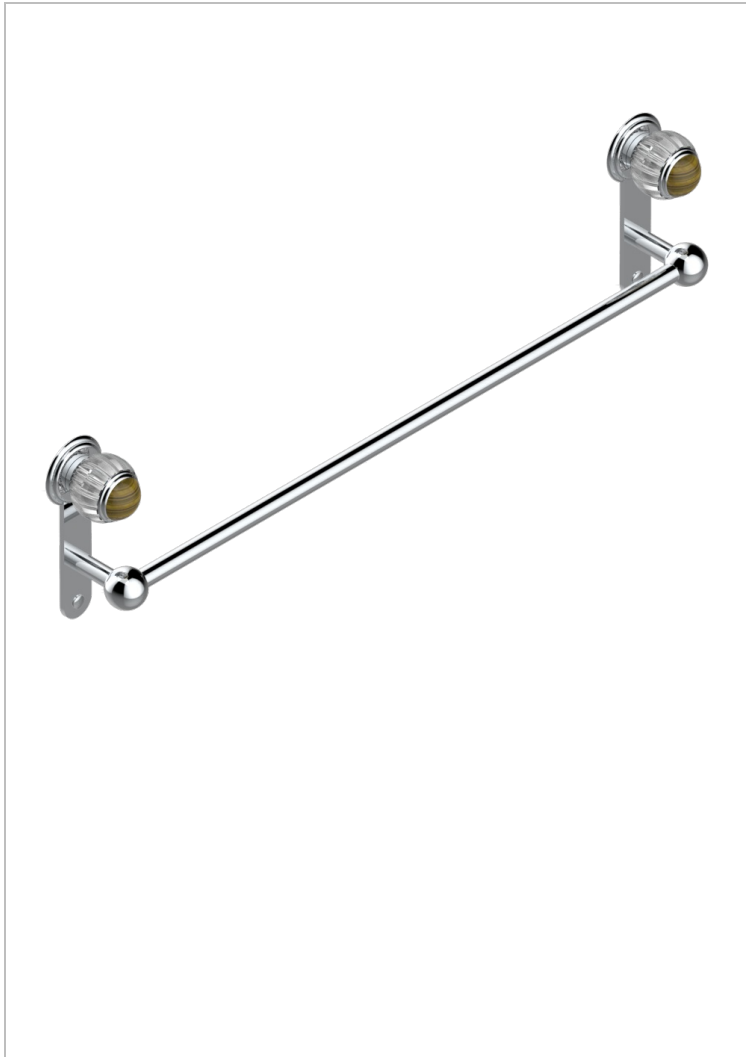

VOGUE TIGER EYE

A8R-514/60

Single towel rail, fixed rail, length: 600 mm

CHARACTERISTIC

- Vogue Tiger Eye
- Single towel rail, fixed rail, length: 600 mm

AVAILABLE FINITIONS

Antique nickel - H28
Black ceram - D30
Blush PVD - H62
Brass color PVD - H49
Brown bronze color PVD - F33
Gold color PVD - H52

Graphite PVD - H64
Lacquered light bronze - D01
Matt Umber PVD - H67
Matt blush PVD - H60
Matt brass color PVD - H50
Matt brown bronze color PVD - F34

Matt chrome - C02
Matt gold - F07
Matt gold color PVD - H53
Matt graphite PVD - H65
Matt nickel (color finish) - C01
Matt nickel color PVD - H56

Nickel color PVD - H55
Polished chrome (color finish) - A02
Polished chrome / Polished gold (color finish) - G02
Polished gold (color finish) - F01
Polished nickel - B01
Soft gold - F30

Soft matt gold - F31
Umber PVD - H66
Varnished matt antique red copper (color finish) - H07