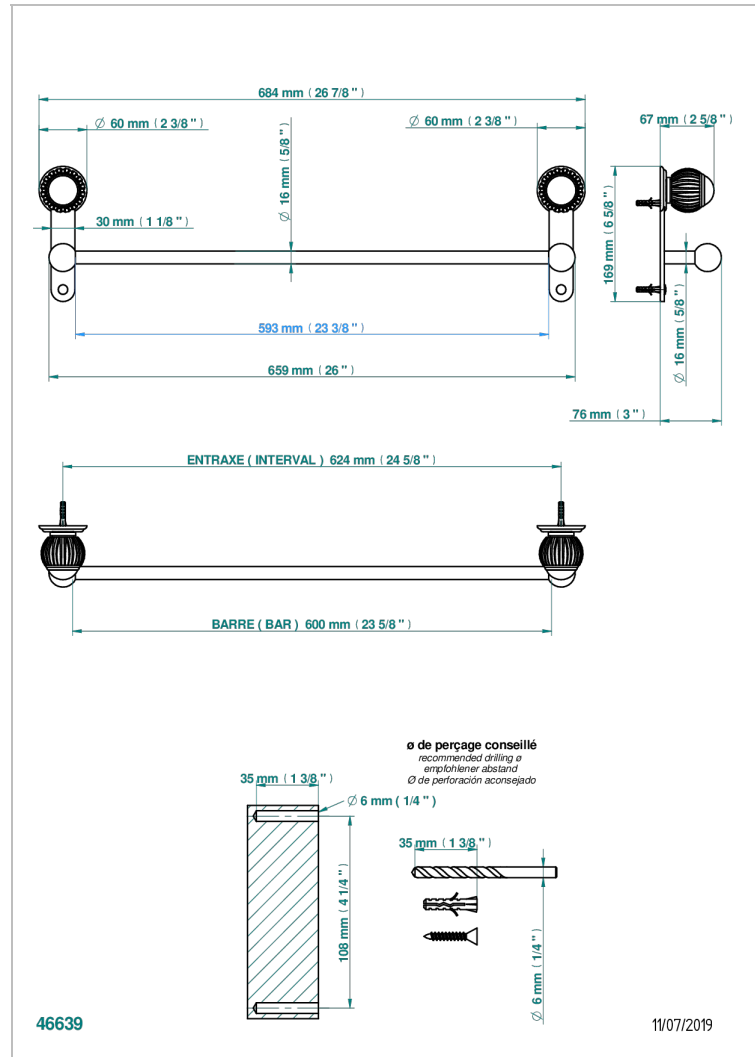

VOGUE TIGER EYE

A8R-514/60

Single towel rail, fixed rail, length: 600 mm

CHARACTERISTIC

- Vogue Tiger Eye
- Single towel rail, fixed rail, length: 600 mm

AVAILABLE FINITIONS

Antique nickel - H28
Black ceram - D30
Blush PVD - H62
Brass color PVD - H49
Brown bronze color PVD - F33
Gold color PVD - H52