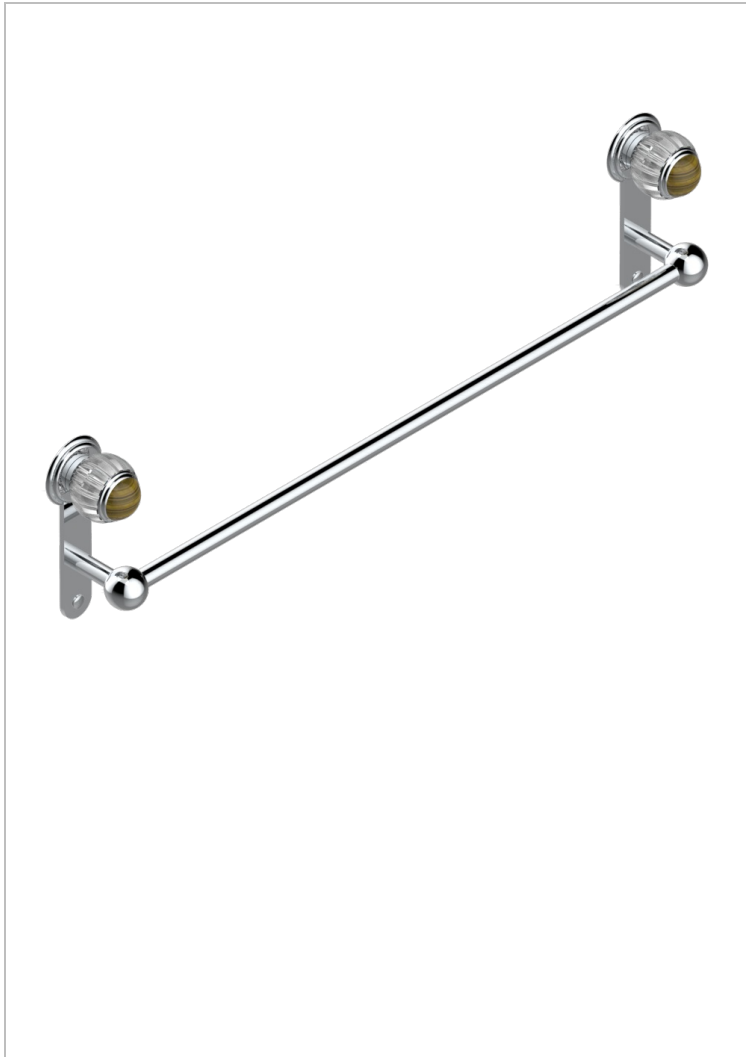

# VOGUE TIGER EYE

A8R-514/60

Single towel rail, fixed rail, length: 600 mm

## CHARACTERISTIC

- Vogue Tiger Eye
- Single towel rail, fixed rail, length: 600 mm

## AVAILABLE FINITIONS

Antique nickel - H28  
Black ceram - D30  
Blush PVD - H62  
Brass color PVD - H49  
Brown bronze color PVD - F33  
Gold color PVD - H52

Graphite PVD - H64  
Lacquered light bronze - D01  
Matt Umber PVD - H67  
Matt blush PVD - H60  
Matt brass color PVD - H50  
Matt brown bronze color PVD - F34