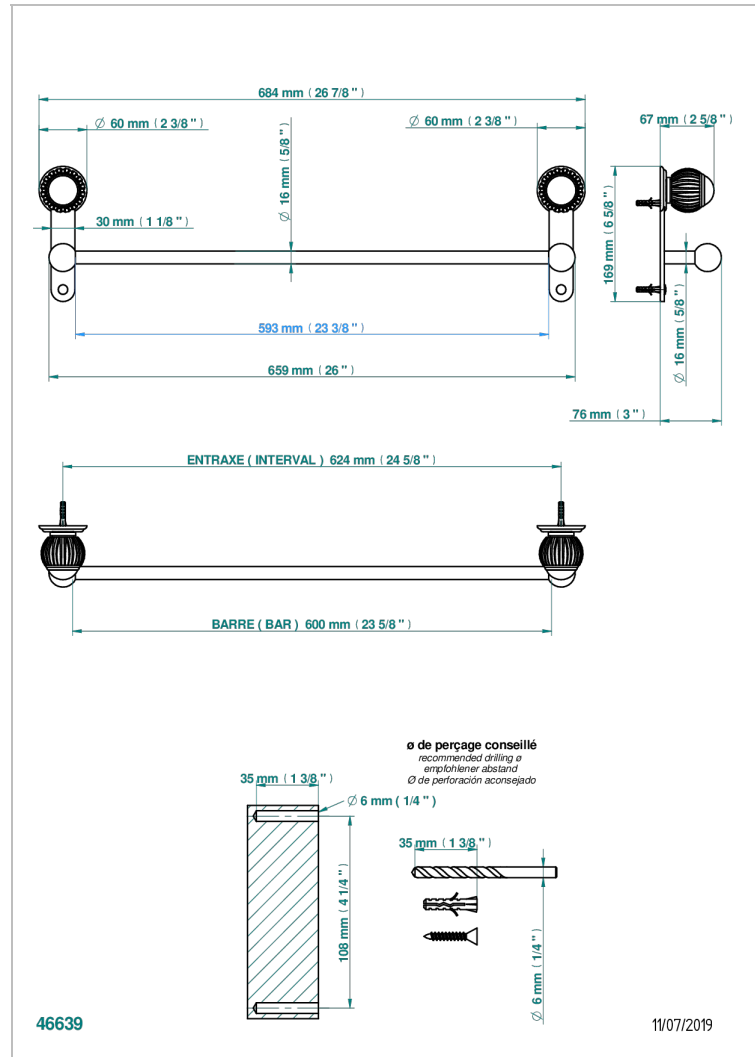

# VOGUE TIGER EYE

A8R-514/60

Single towel rail, fixed rail, length: 600 mm

## CHARACTERISTIC

- Vogue Tiger Eye
- Single towel rail, fixed rail, length: 600 mm