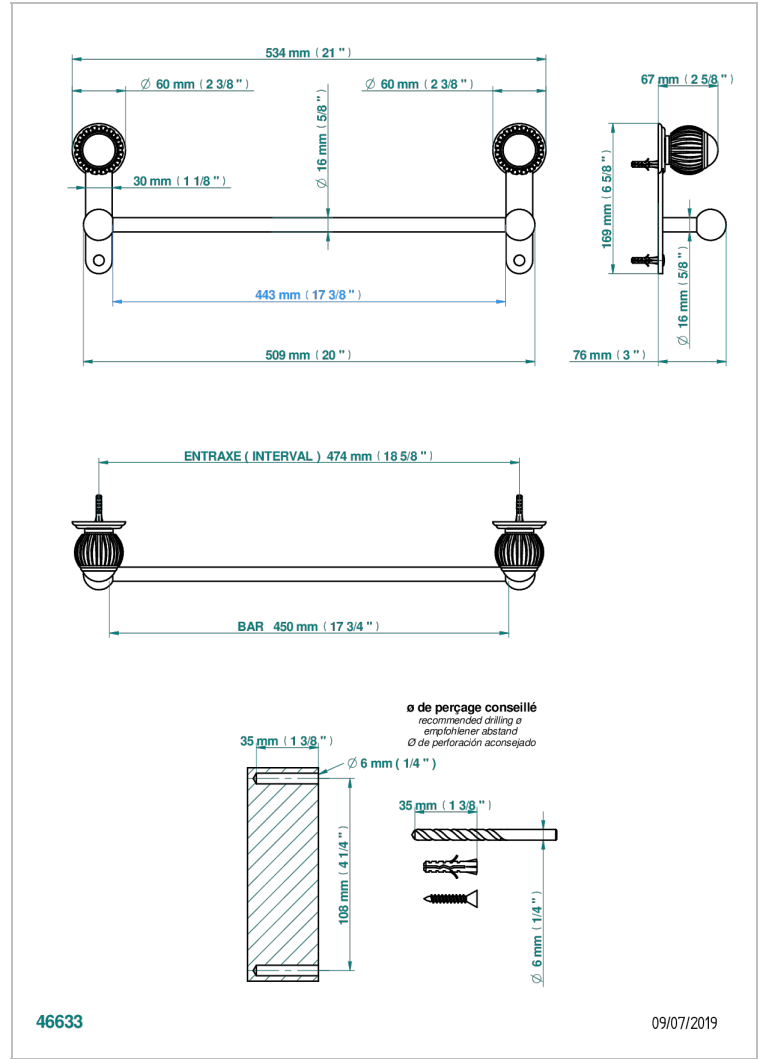

# VOGUE OJO DE TIGRE

A8R-514/45

Single towel rail, fixed rail, length: 450 mm

THG<sup>®</sup>  
PARIS

46633

09/07/2019

## CARACTERÍSTICAS

- Vogue Ojo de Tigre
- Single towel rail, fixed rail, length: 450 mm