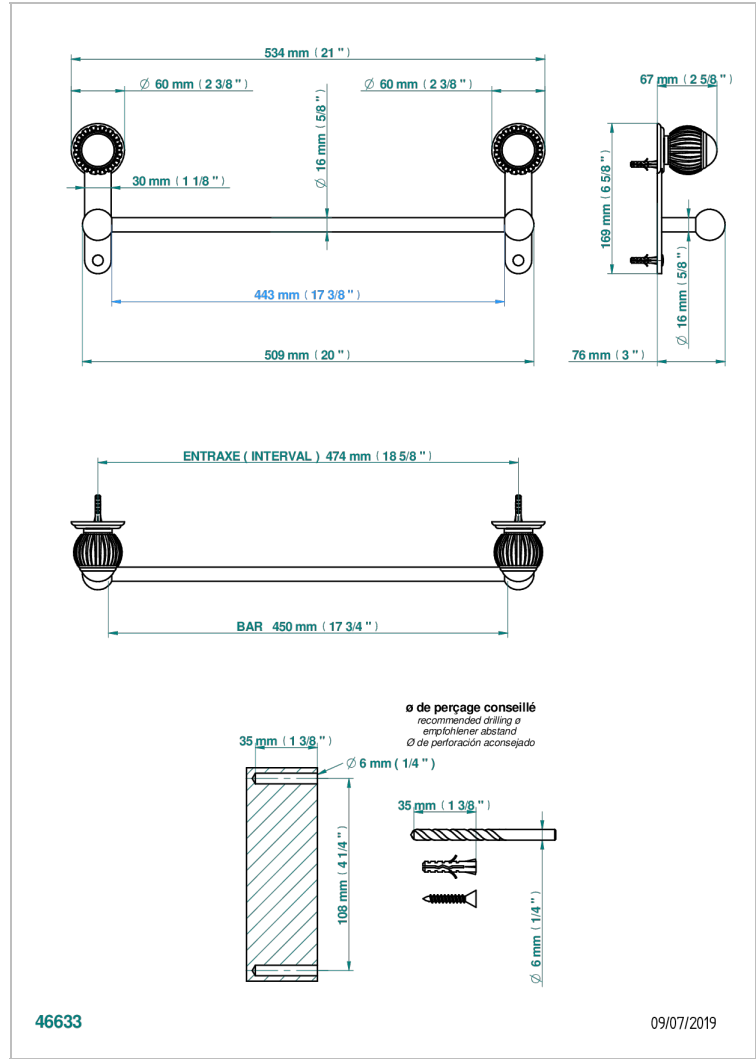

VOGUE TIGER EYE

A8R-514/45

Towel bar, 18" long

CHARACTERISTIC

- Vogue Tiger Eye
- Towel bar, 18" long

AVAILABLE FINITIONS

Black ceram - D30
Blush PVD - H62
Brass color PVD - H49
Brown bronze color PVD - F33
Chrome polished - A02
Chrome polished / gold polished - G02