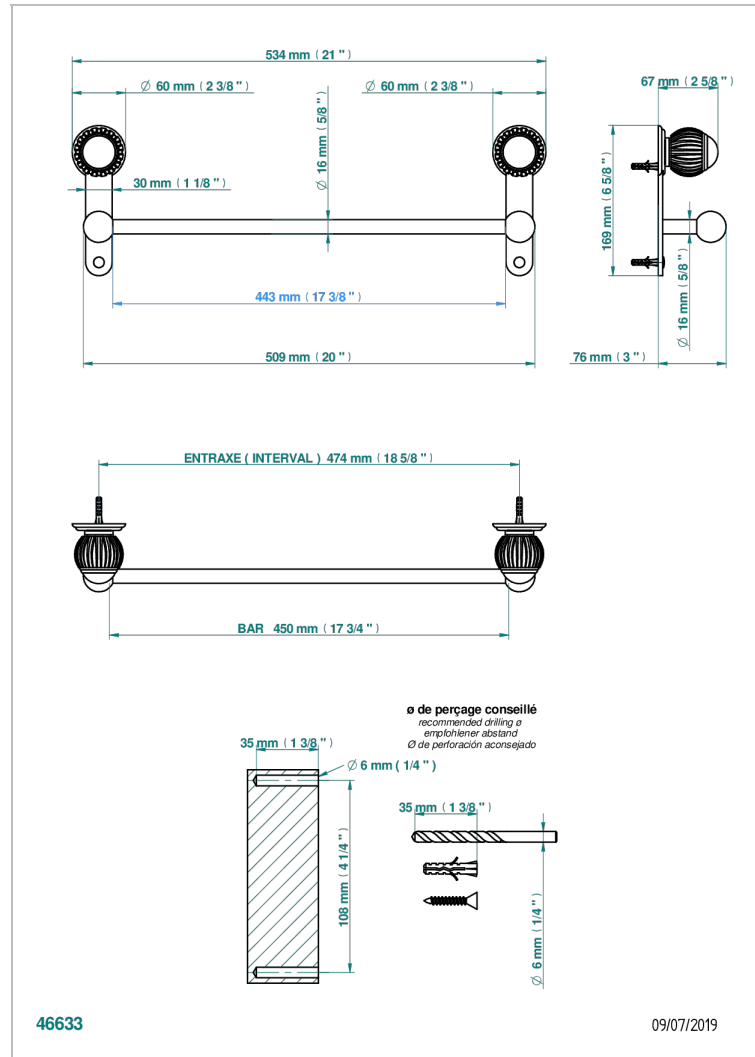

VOGUE TIGER EYE

A8R-514/45

Single towel rail, fixed rail, length: 450 mm

CHARACTERISTIC

- Vogue Tiger Eye
- Single towel rail, fixed rail, length: 450 mm

AVAILABLE FINITIONS

Antique nickel - H28
Black ceram - D30
Blush PVD - H62
Brass color PVD - H49
Brown bronze color PVD - F33
Gold color PVD - H52