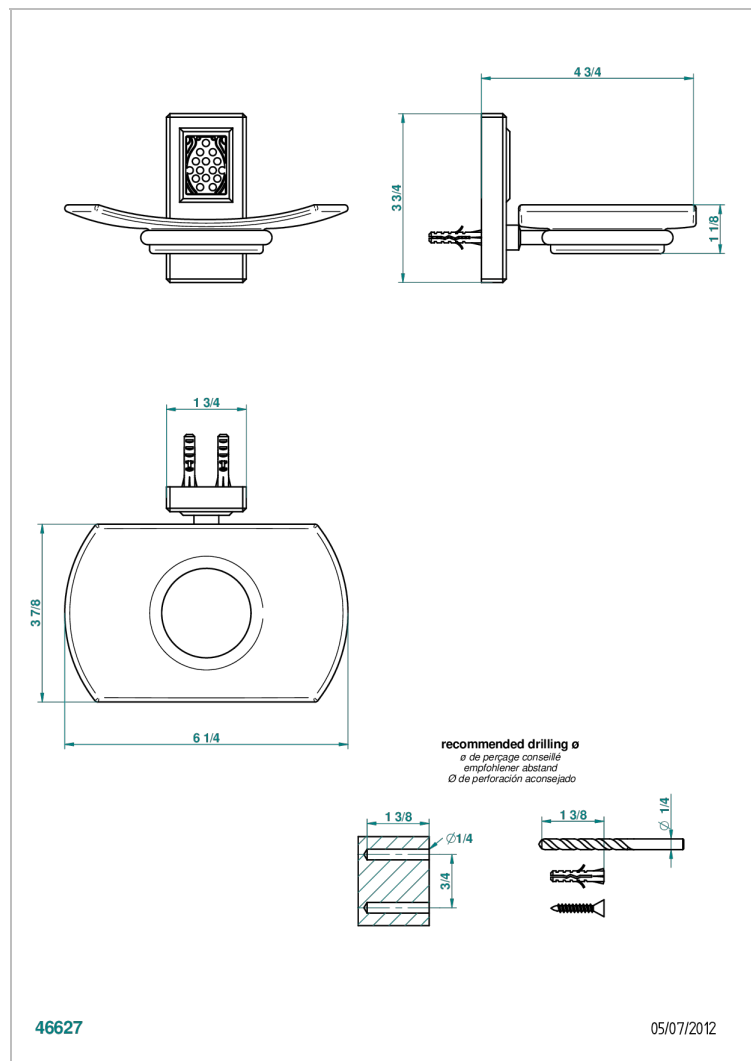

METROPOLIS BLACK CRYSTAL WITH LEVER HANDLES

A2M-500

Glass soap dish, wall mounted

CHARACTERISTIC

- Métropolis Black crystal with lever handles
- Glass soap dish, wall mounted

AVAILABLE FINITIONS

Black ceram - D30
 Blush PVD - H62
 Brass color PVD - H49
 Brown bronze color PVD - F33
 Chrome polished - A02
 Chrome polished / gold polished - G02