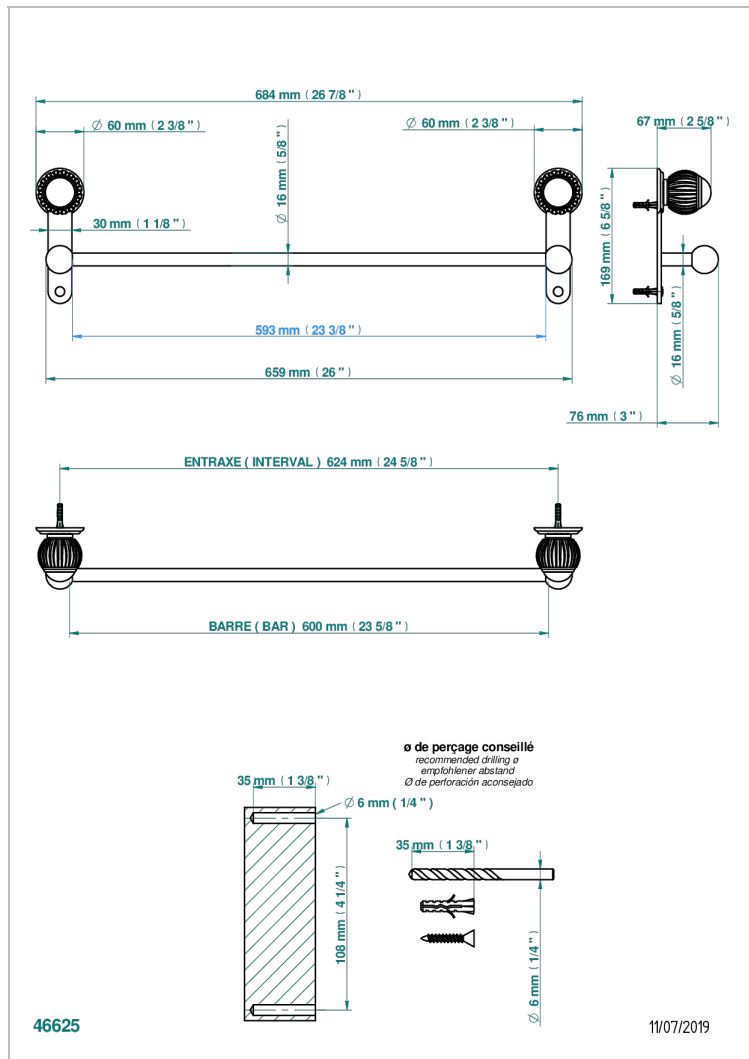

# VOGUE BLACK ONYX

A8P-514/60

Single towel rail, fixed rail, length: 600 mm

## CHARACTERISTIC

- Vogue black onyx
- Single towel rail, fixed rail, length: 600 mm