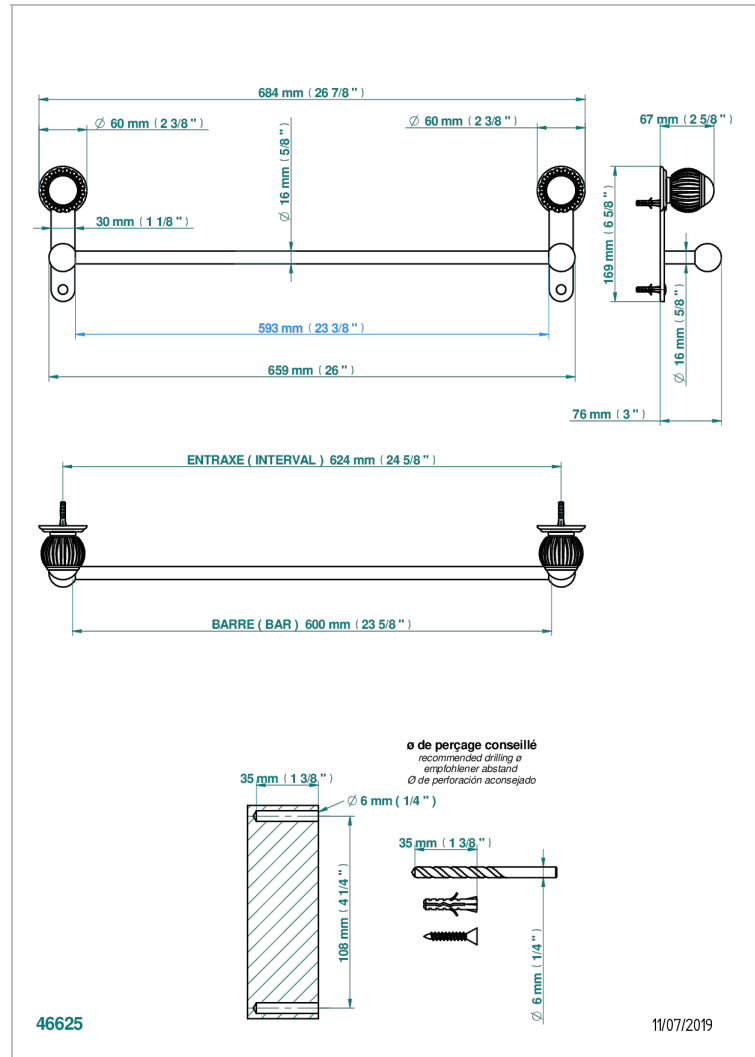

VOGUE BLACK ONYX

A8P-514/60

Single towel rail, fixed rail, length: 600 mm

CHARACTERISTIC

- Vogue black onyx
- Single towel rail, fixed rail, length: 600 mm

AVAILABLE FINITIONS

Antique nickel - H28
Black ceram - D30
Blush PVD - H62
Brass color PVD - H49
Brown bronze color PVD - F33
Gold color PVD - H52