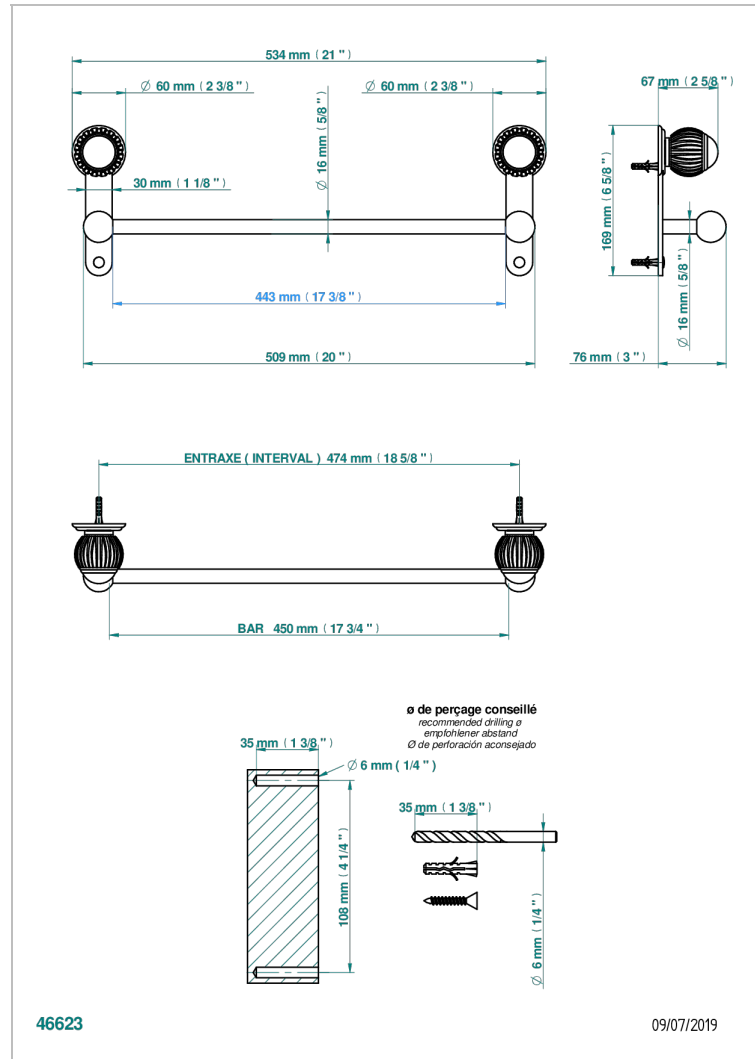

VOGUE BLACK ONYX

A8P-514/45

Towel bar, 18" long

CHARACTERISTIC

- Vogue black onyx
- Towel bar, 18" long

AVAILABLE FINITIONS

Black ceram - D30
Blush PVD - H62
Brass color PVD - H49
Brown bronze color PVD - F33
Chrome polished - A02
Chrome polished / gold polished - G02