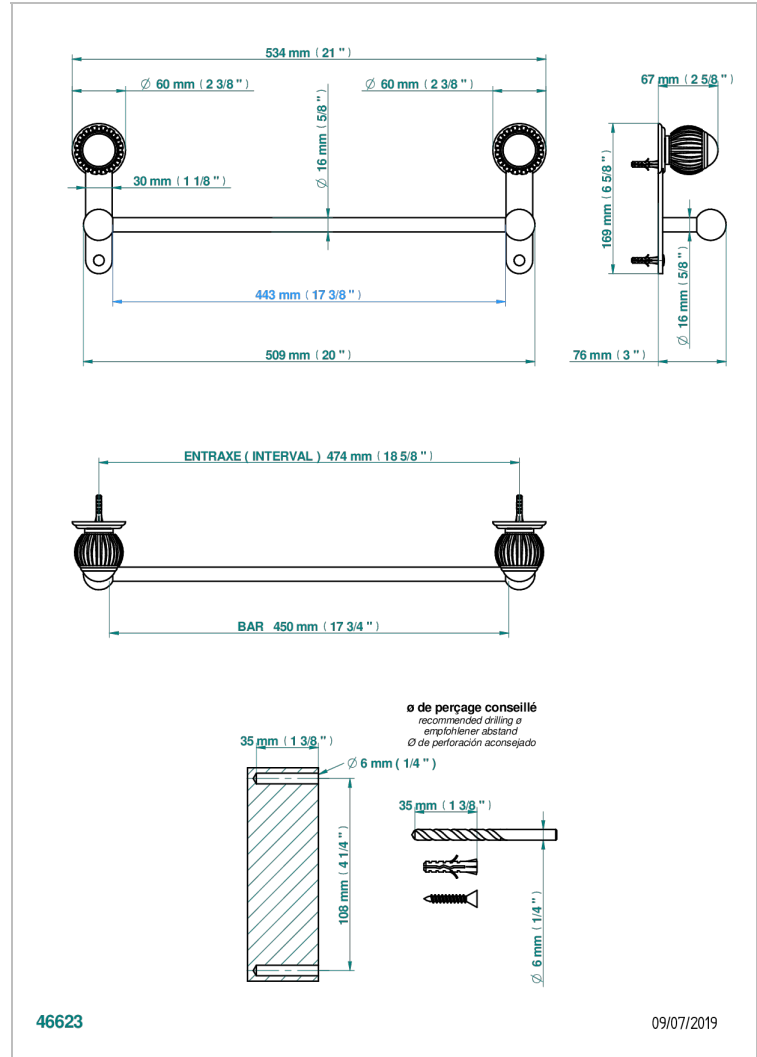

VOGUE BLACK ONYX

A8P-514/45

Single towel rail, fixed rail, length: 450 mm

CHARACTERISTIC

- Vogue black onyx
- Single towel rail, fixed rail, length: 450 mm

AVAILABLE FINITIONS

Antique nickel - H28
Black ceram - D30
Blush PVD - H62
Brass color PVD - H49
Brown bronze color PVD - F33
Gold color PVD - H52