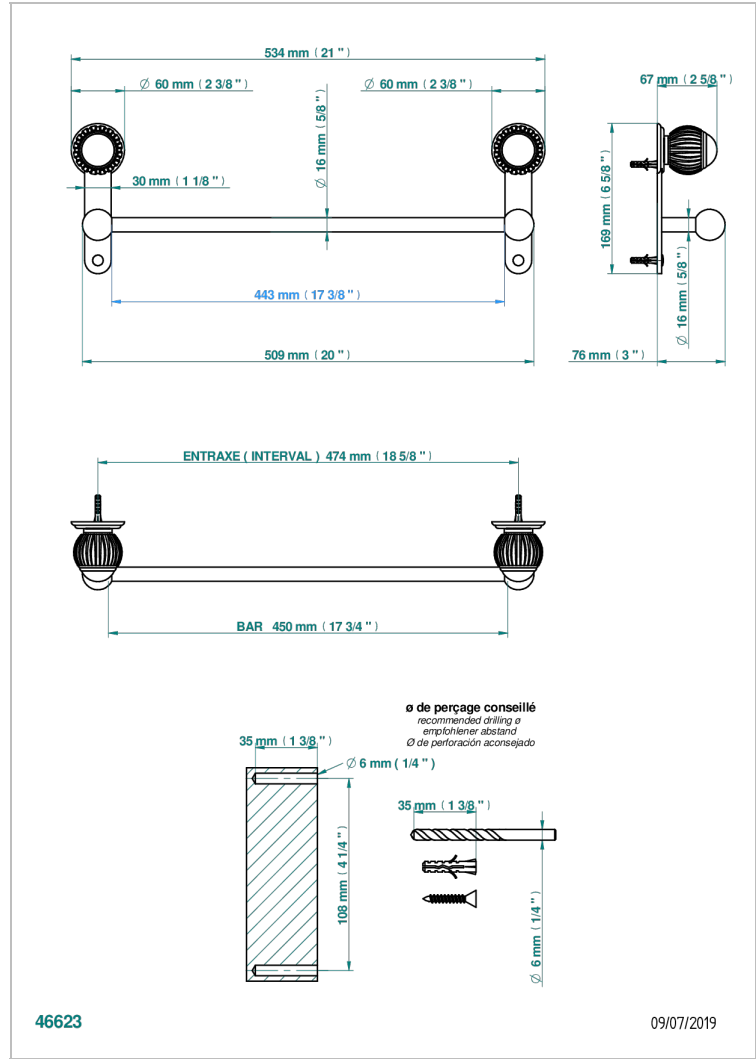

VOGUE BLACK ONYX

A8P-514/45

Single towel rail, fixed rail, length: 450 mm

CHARACTERISTIC

- Vogue black onyx
- Single towel rail, fixed rail, length: 450 mm

AVAILABLE FINITIONS

Antique nickel - H28
Black ceram - D30
Blush PVD - H62
Brass color PVD - H49
Brown bronze color PVD - F33
Gold color PVD - H52