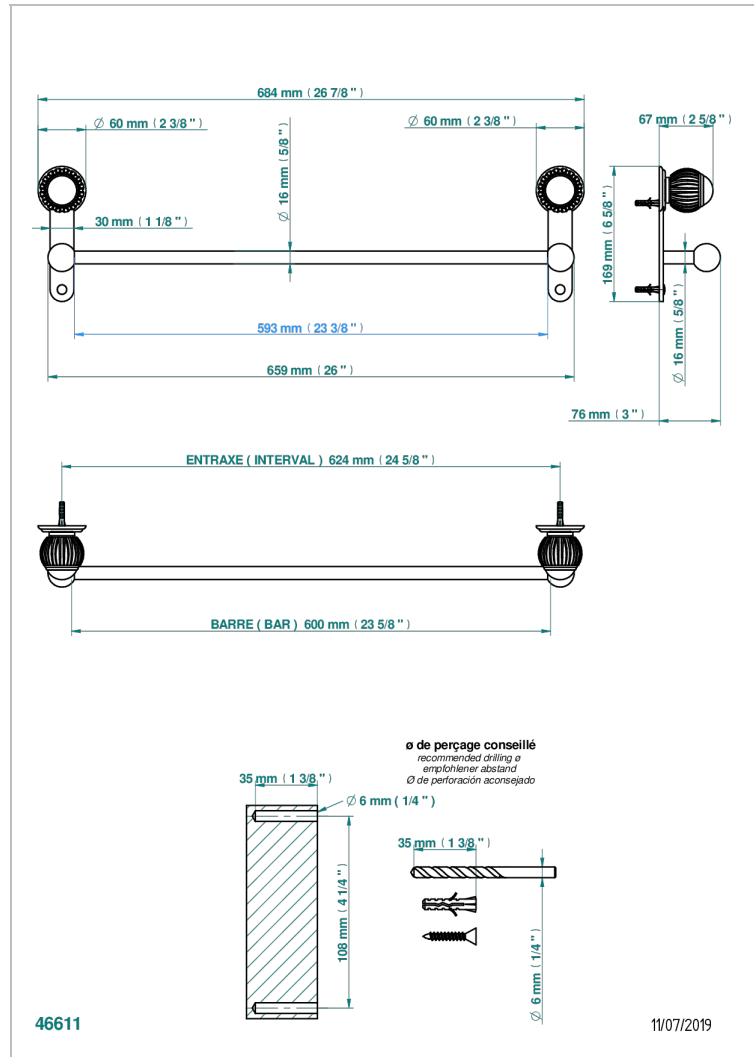

VOGUE RED JASPER

A8N-514/60

Towel bar, 24" long

CHARACTERISTIC

- Vogue red Jasper
- Towel bar, 24" long

AVAILABLE FINITIONS

Black ceram - D30
Blush PVD - H62
Brass color PVD - H49
Brown bronze color PVD - F33
Chrome polished - A02
Chrome polished / gold polished - G02