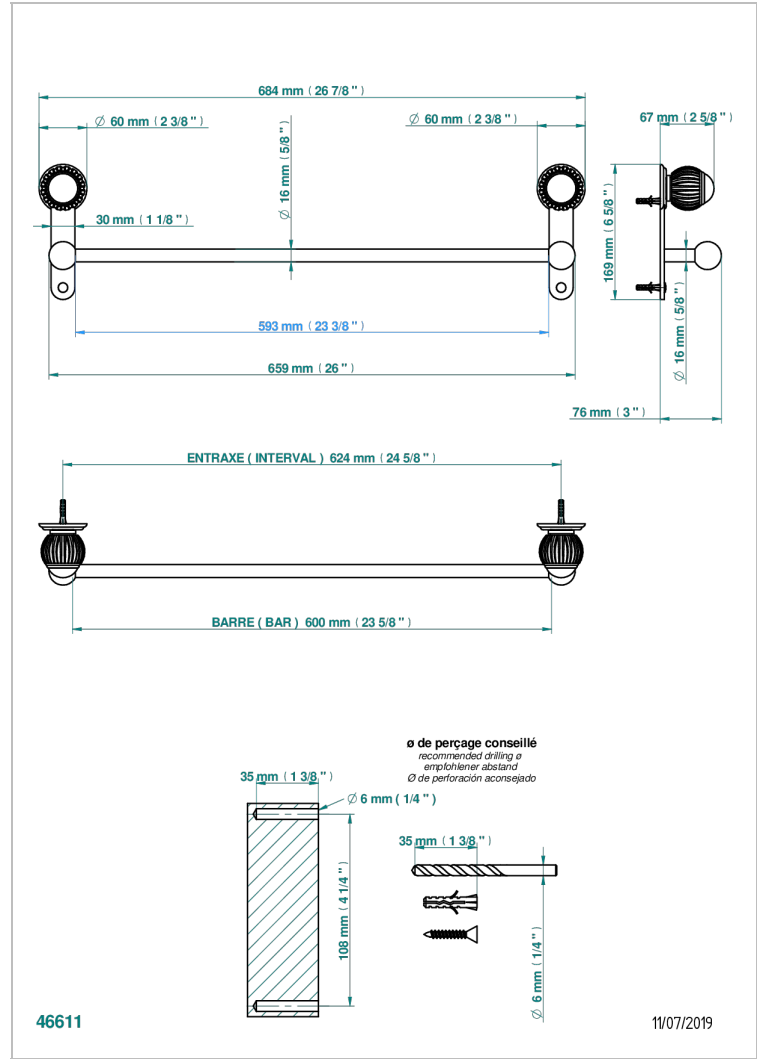

VOGUE RED JASPER

A8N-514/60

Single towel rail, fixed rail, length: 600 mm

CHARACTERISTIC

- Vogue red Jasper
- Single towel rail, fixed rail, length: 600 mm

AVAILABLE FINITIONS

Antique nickel - H28
Black ceram - D30
Blush PVD - H62
Brass color PVD - H49
Brown bronze color PVD - F33
Gold color PVD - H52