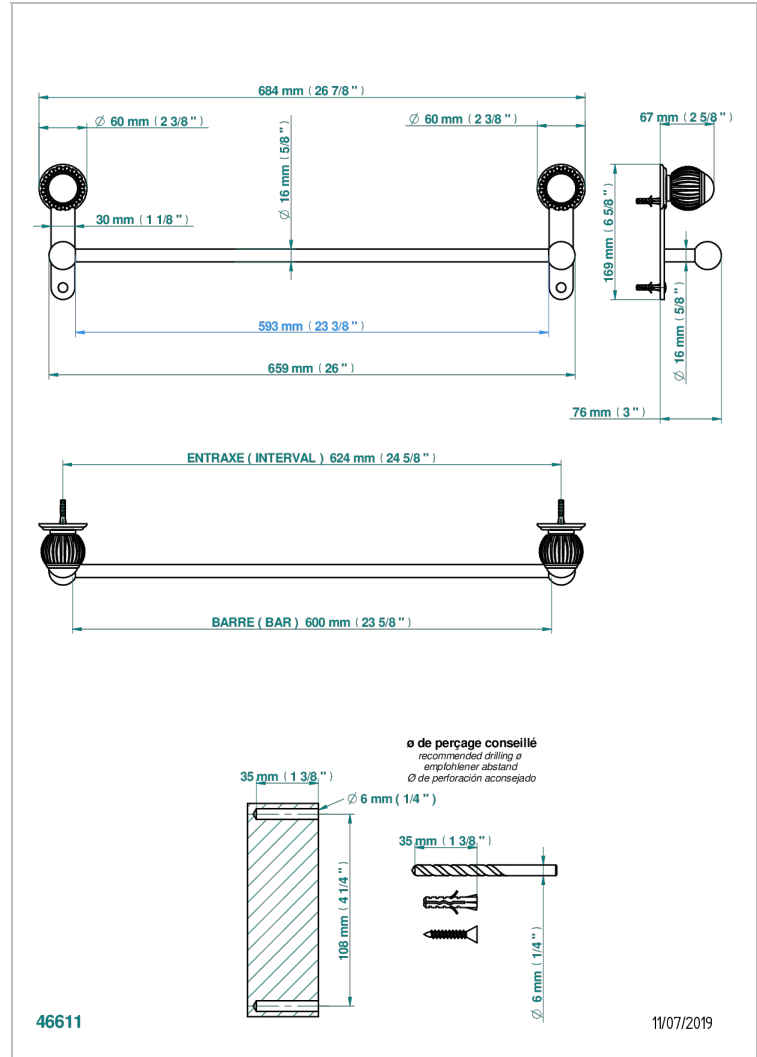

# VOGUE RED JASPER

A8N-514/60

Single towel rail, fixed rail, length: 600 mm

## CHARACTERISTIC

- Vogue red Jasper
- Single towel rail, fixed rail, length: 600 mm