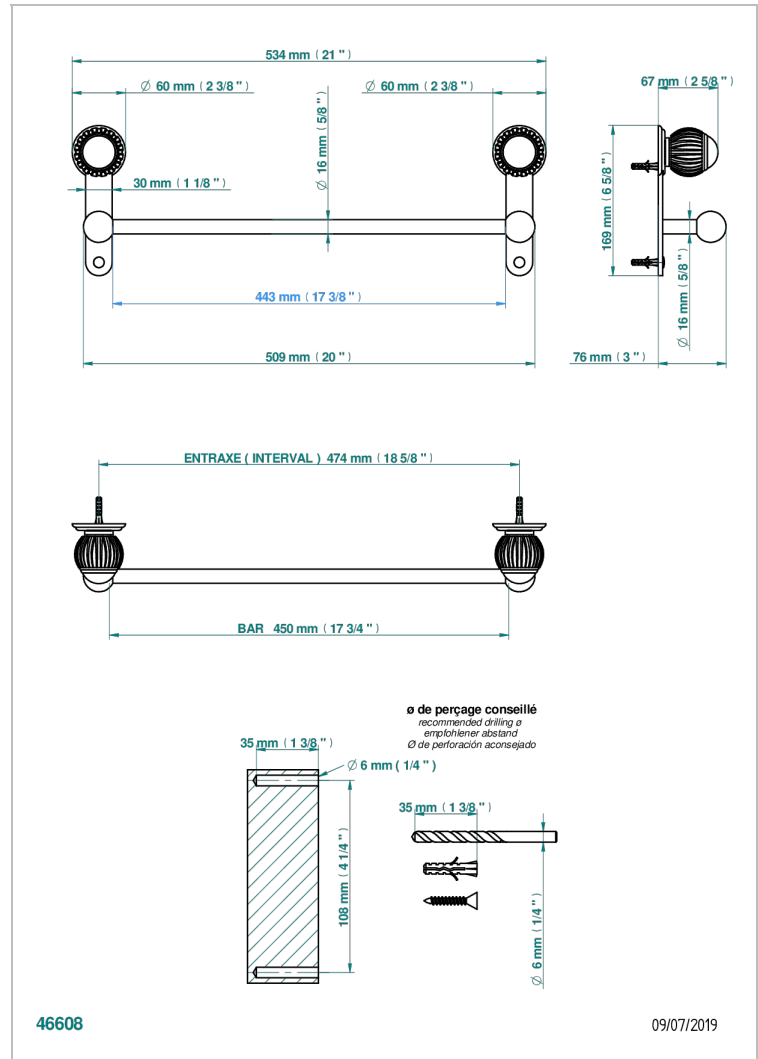

VOGUE JASPE ROJO

A8N-514/45

Single towel rail, fixed rail, length: 450 mm

THG[®]
PARIS

CARACTERÍSTICAS

- Vogue Jaspe rojo
- Single towel rail, fixed rail, length: 450 mm

ACABADOS DISPONIBLES

Bronce claro - D01
Cerámica negra mate - D30
Cobre viejo mate - H07
Cromo - A02
Cromo / dorado - G02
Cromo mate - C02