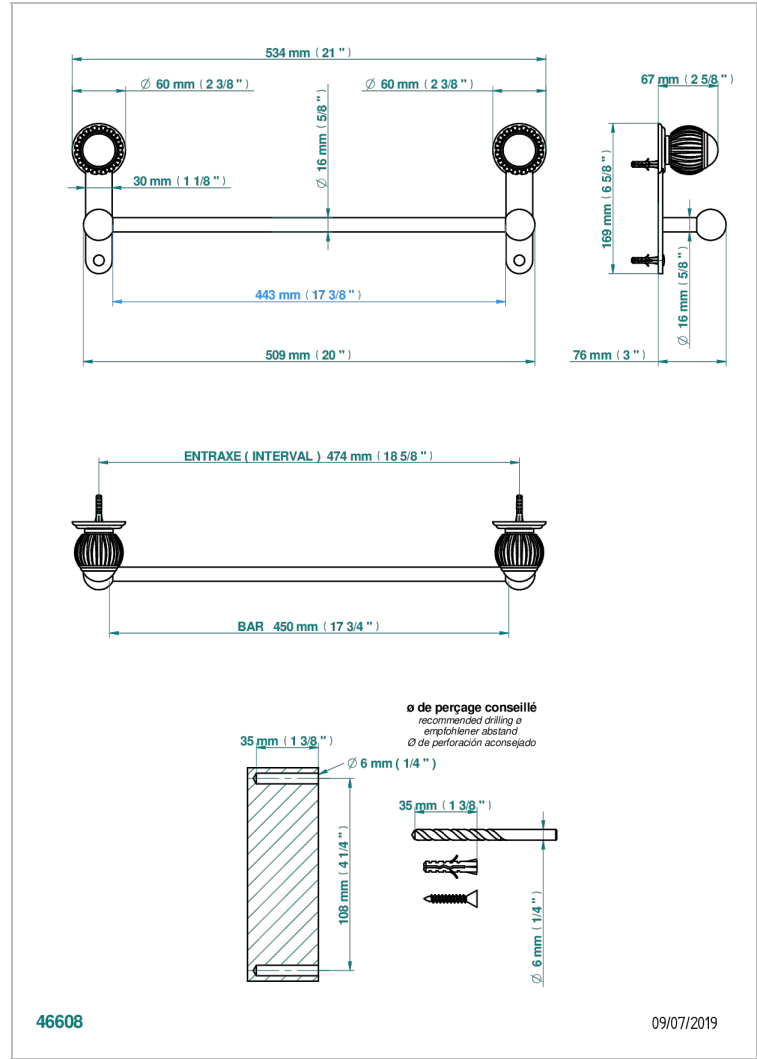

VOGUE RED JASPER

A8N-514/45

Towel bar, 18" long

THG
PARIS

CHARACTERISTIC

- Vogue red Jasper
- Towel bar, 18" long

AVAILABLE FINITIONS

Black ceram - D30
Blush PVD - H62
Brass color PVD - H49
Brown bronze color PVD - F33
Chrome polished - A02
Chrome polished / gold polished - G02