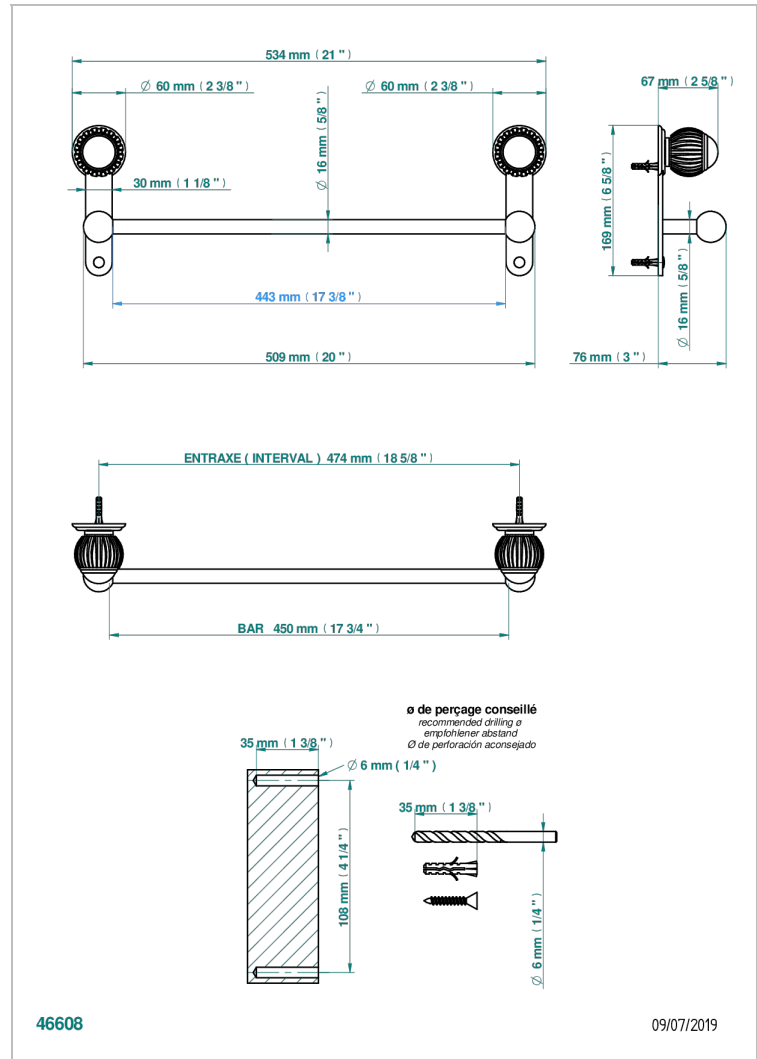

VOGUE JASPE ROJO

A8N-514/45

Single towel rail, fixed rail, length: 450 mm

THG[®]
PARIS

CARACTERÍSTICAS

- Vogue Jaspe rojo
- Single towel rail, fixed rail, length: 450 mm

ACABADOS DISPONIBLES

Bronce claro - D01
Cerámica negra mate - D30
Cobre viejo mate - H07
Cromo - A02
Cromo / dorado - G02
Cromo mate - C02