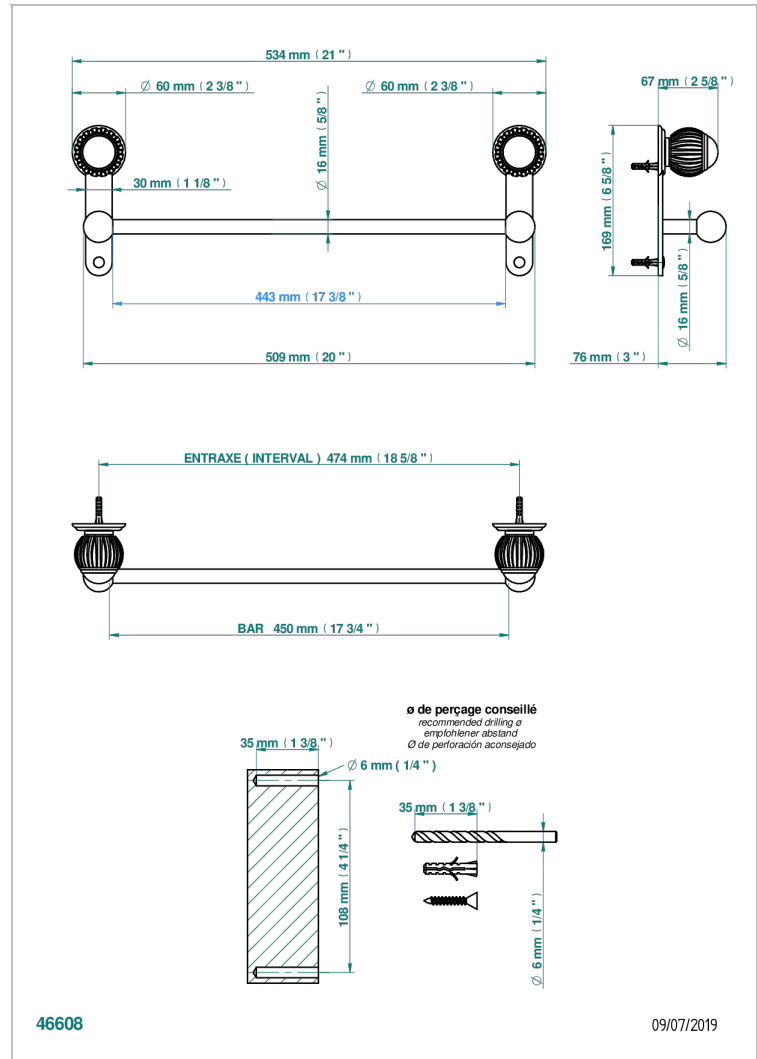

VOGUE RED JASPER

A8N-514/45

Single towel rail, fixed rail, length: 450 mm

CHARACTERISTIC

- Vogue red Jasper
- Single towel rail, fixed rail, length: 450 mm

AVAILABLE FINITIONS

Antique nickel - H28
Black ceram - D30
Blush PVD - H62
Brass color PVD - H49
Brown bronze color PVD - F33
Gold color PVD - H52