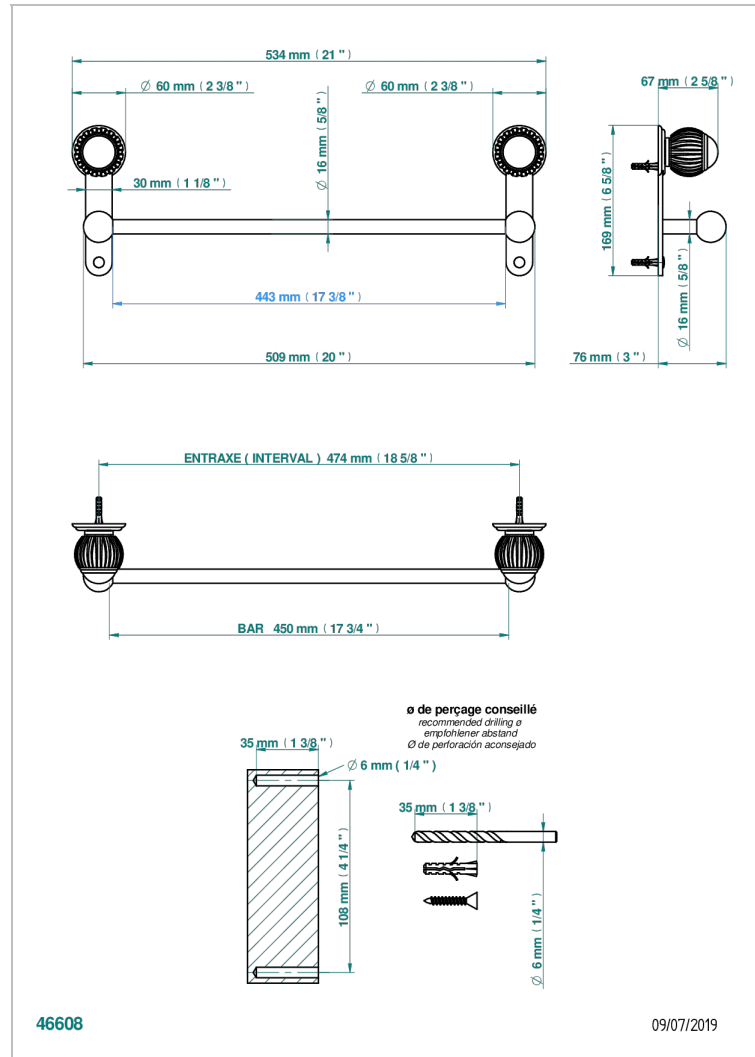

# VOGUE JASPE ROJO

A8N-514/45

Single towel rail, fixed rail, length: 450 mm

THG<sup>®</sup>  
PARIS

## CARACTERÍSTICAS

- Vogue Jaspe rojo
- Single towel rail, fixed rail, length: 450 mm