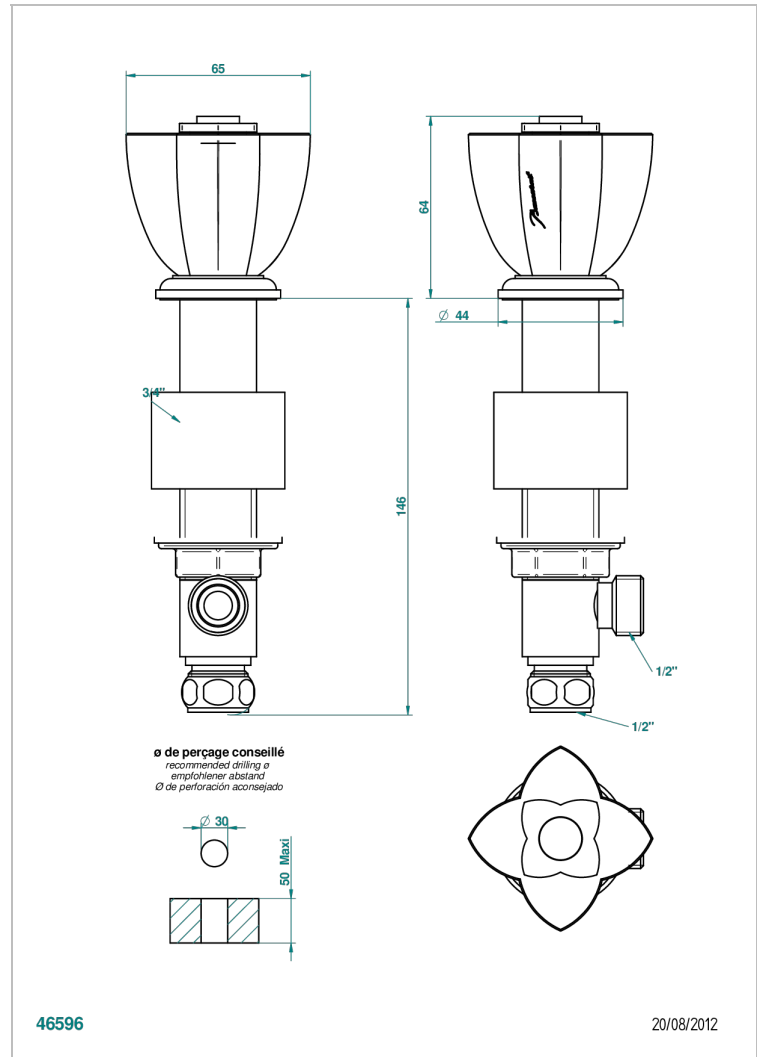

PETALE DE CRISTAL - BLACK CRYSTAL

U6D-35

Rim mounted 1/2" valve

CHARACTERISTIC

- Pétale de Cristal - Black crystal
- Rim mounted 1/2" valve

AVAILABLE FINITIONS

Antique nickel - H28
Black ceram - D30
Blush PVD - H62
Brass color PVD - H49
Brown bronze color PVD - F33
Gold color PVD - H52