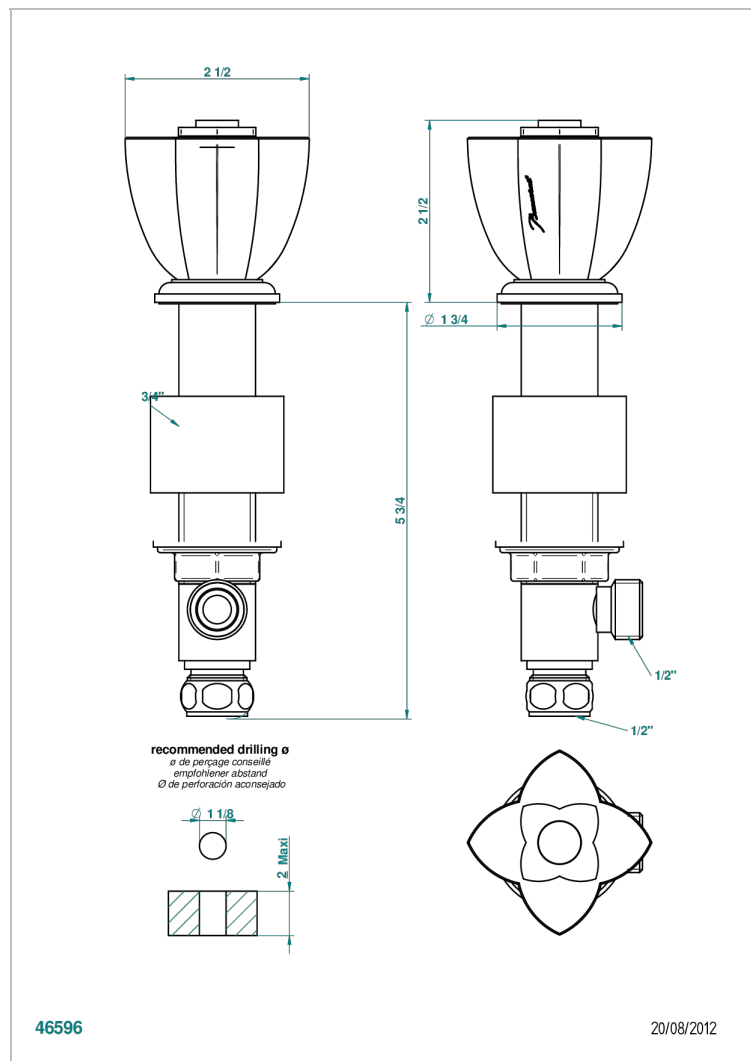

PETALE DE CRISTAL - BLACK CRYSTAL

U6D-35

Rim mounted 1/2" valve

CHARACTERISTIC

- Pétale de Cristal - Black crystal
- Rim mounted 1/2" valve

AVAILABLE FINITIONS

Antique nickel - H28
Black ceram - D30
Blush PVD - H62
Brass color PVD - H49
Brown bronze color PVD - F33
Gold color PVD - H52