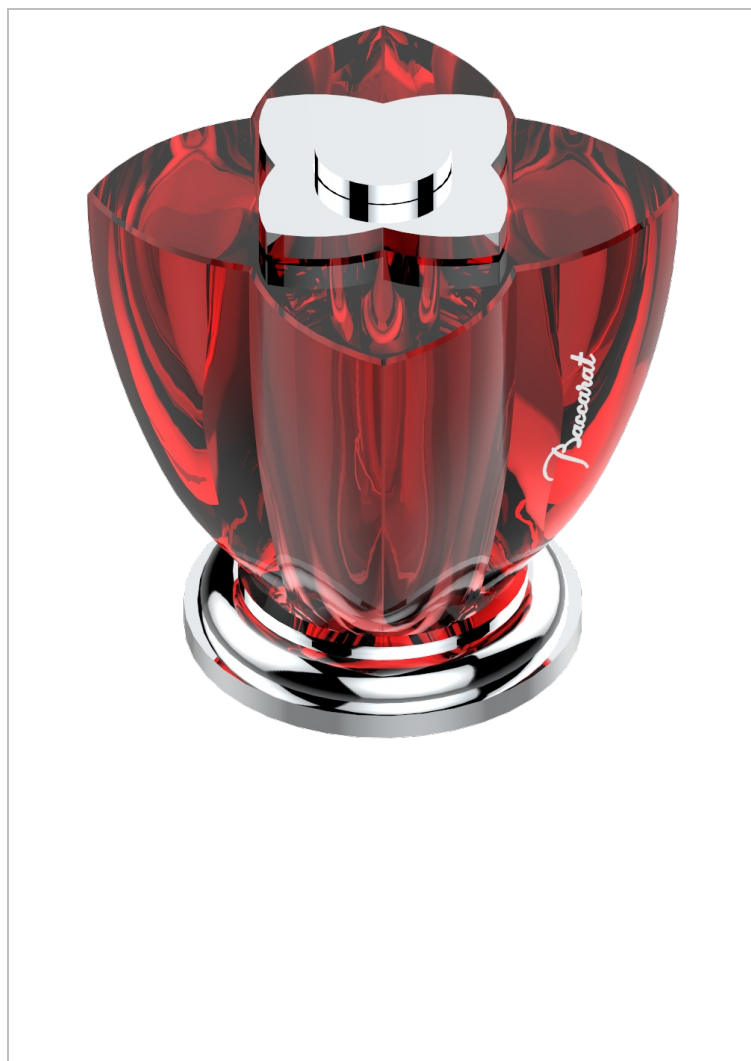

PETALE DE CRISTAL - RED CRYSTAL

U6C-35

Rim mounted 1/2" valve

CHARACTERISTIC

- Pétale de Cristal - Red crystal
- Rim mounted 1/2" valve

AVAILABLE FINITIONS

Antique nickel - H28
Black ceram - D30
Blush PVD - H62
Brass color PVD - H49
Brown bronze color PVD - F33
Gold color PVD - H52

Graphite PVD - H64
Lacquered light bronze - D01
Matt Umber PVD - H67
Matt blush PVD - H60
Matt brass color PVD - H50
Matt brown bronze color PVD - F34

Matt chrome - C02
Matt gold - F07
Matt gold color PVD - H53
Matt graphite PVD - H65
Matt nickel (color finish) - C01
Matt nickel color PVD - H56

Nickel color PVD - H55
Polished chrome (color finish) - A02
Polished chrome / Polished gold (color finish) - G02
Polished gold (color finish) - F01
Polished nickel - B01
Soft gold - F30

Soft matt gold - F31
Umber PVD - H66
Varnished matt antique red copper (color finish) - H07