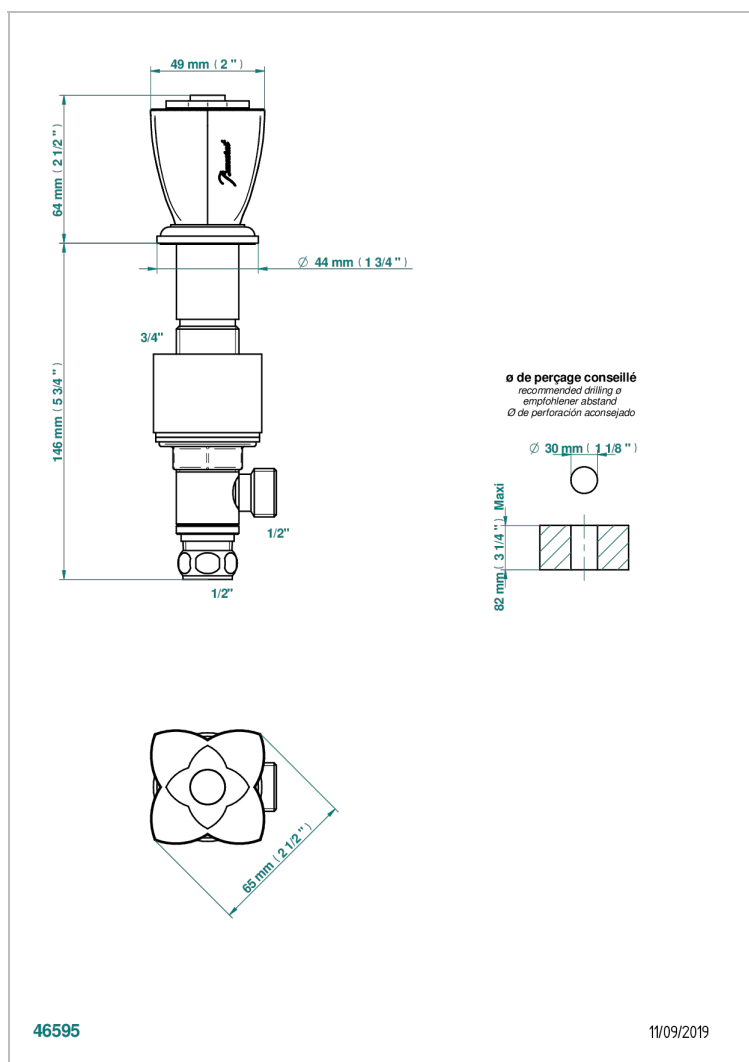

PETALE DE CRISTAL - RED CRYSTAL

U6C-35

Rim mounted 1/2" valve

CHARACTERISTIC

- Pétale de Cristal - Red crystal
- Rim mounted 1/2" valve

AVAILABLE FINITIONS

Antique nickel - H28
Black ceram - D30
Blush PVD - H62
Brass color PVD - H49
Brown bronze color PVD - F33
Gold color PVD - H52

Nickel color PVD - H55
Polished chrome (color finish) - A02
Polished chrome / Polished gold (color finish) - G02
Polished gold (color finish) - F01
Polished nickel - B01
Soft gold - F30

Soft matt gold - F31
Umber PVD - H66
Varnished matt antique red copper (color finish) - H07