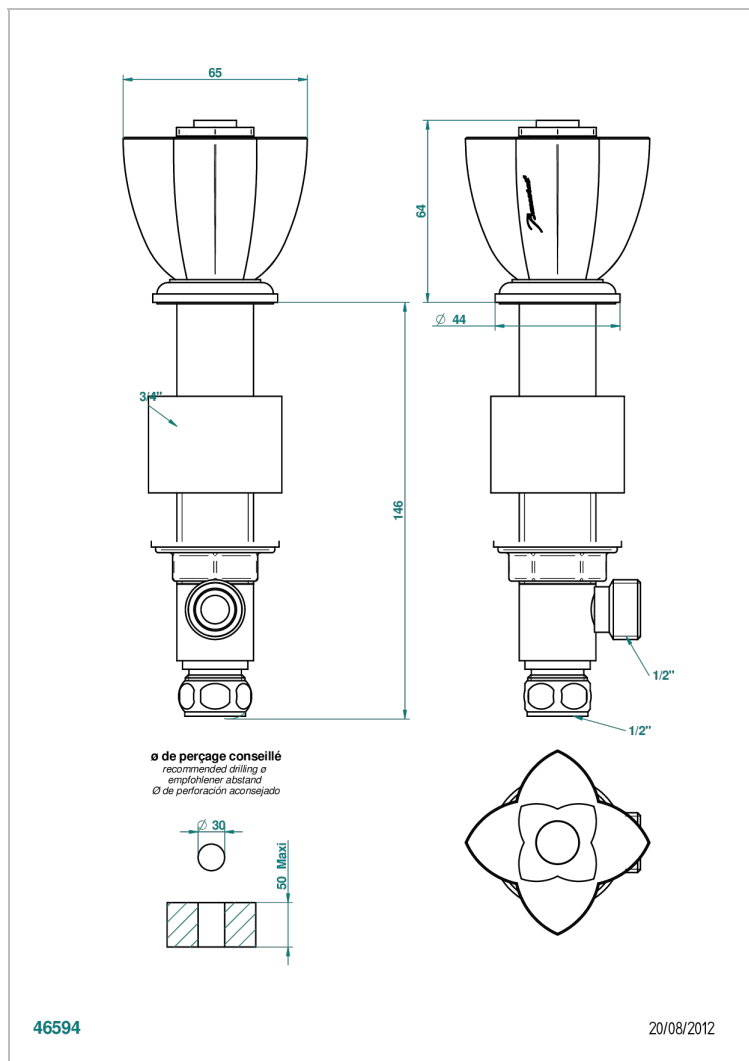

PETALE DE CRISTAL - BLUE CRYSTAL

U6B-35

Rim mounted 1/2" valve

CHARACTERISTIC

- Pétale de Cristal - Blue crystal
- Rim mounted 1/2" valve

AVAILABLE FINITIONS

Antique nickel - H28
Black ceram - D30
Blush PVD - H62
Brass color PVD - H49
Brown bronze color PVD - F33
Gold color PVD - H52