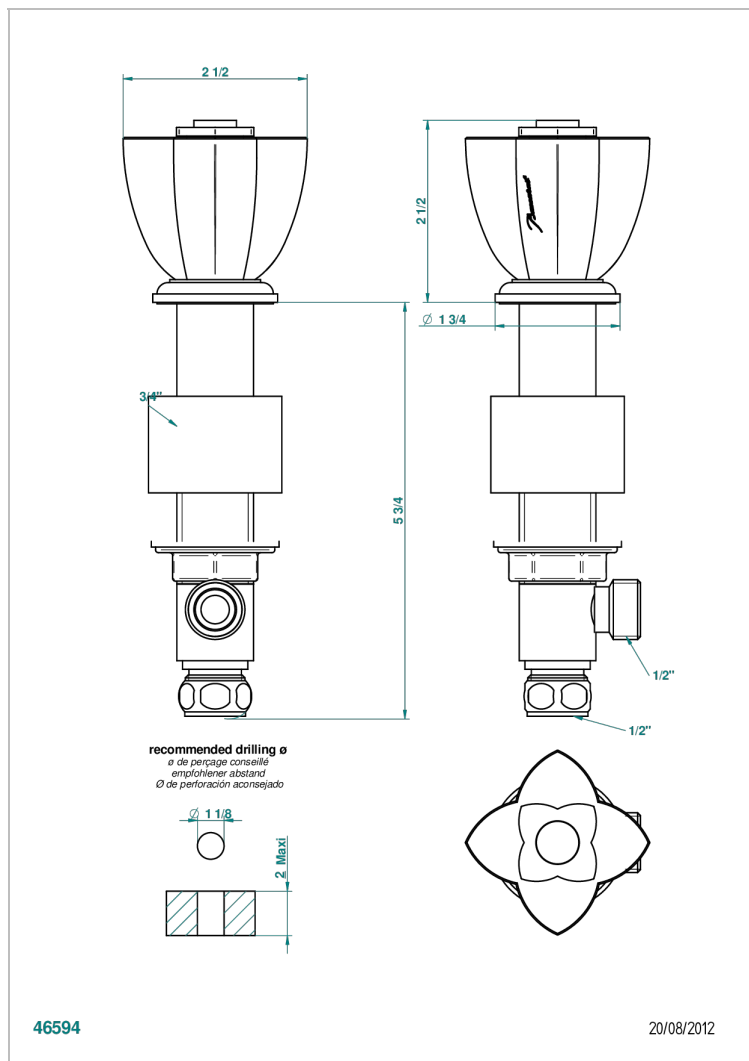

PETALE DE CRISTAL - BLUE CRYSTAL

U6B-35

Rim mounted 1/2" valve

CHARACTERISTIC

- Pétale de Cristal - Blue crystal
- Rim mounted 1/2" valve

AVAILABLE FINITIONS

Antique nickel - H28
 Black ceram - D30
 Blush PVD - H62
 Brass color PVD - H49
 Brown bronze color PVD - F33
 Gold color PVD - H52