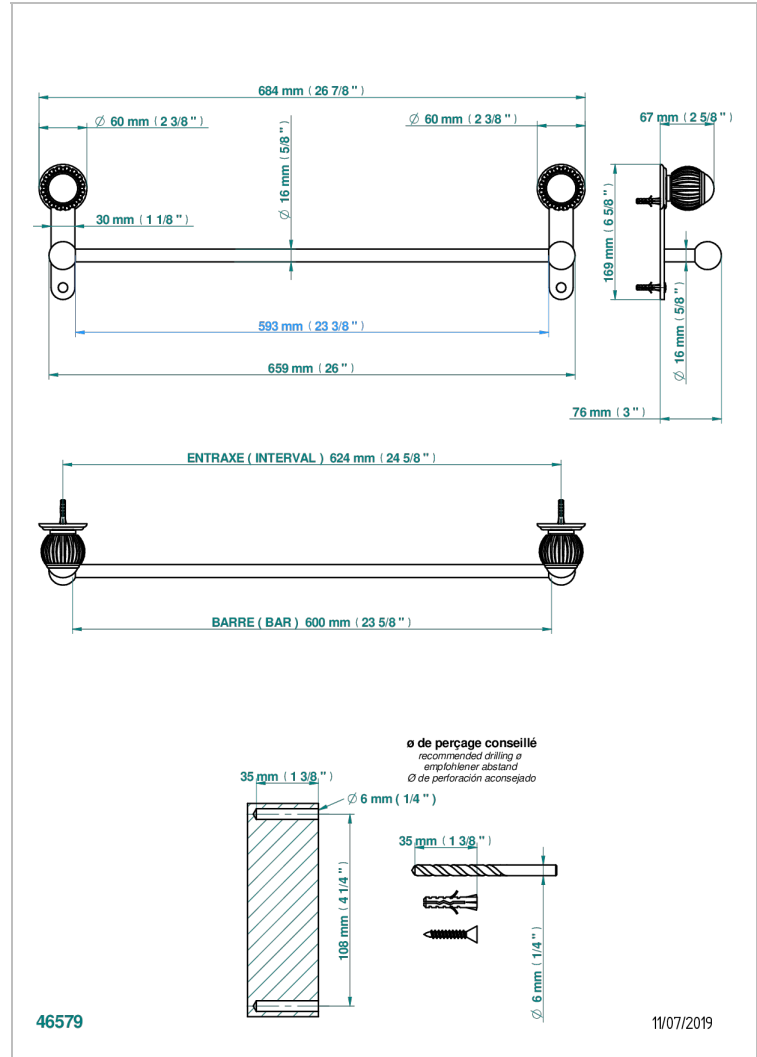

# VOGUE MALACHITE

A8M-514/60

Single towel rail, fixed rail, length: 600 mm

## CHARACTERISTIC

- Vogue Malachite
- Single towel rail, fixed rail, length: 600 mm