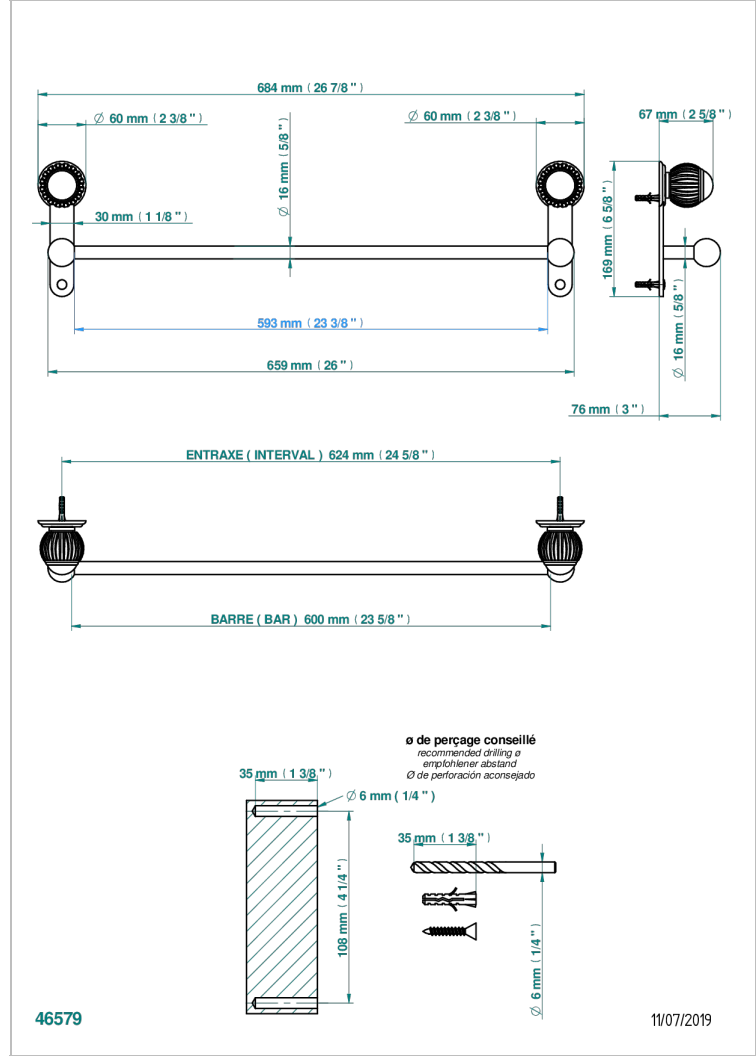

VOGUE MALACHITE

A8M-514/60

Single towel rail, fixed rail, length: 600 mm

CHARACTERISTIC

- Vogue Malachite
- Single towel rail, fixed rail, length: 600 mm

AVAILABLE FINITIONS

Antique nickel - H28
Black ceram - D30
Blush PVD - H62
Brass color PVD - H49
Brown bronze color PVD - F33
Gold color PVD - H52