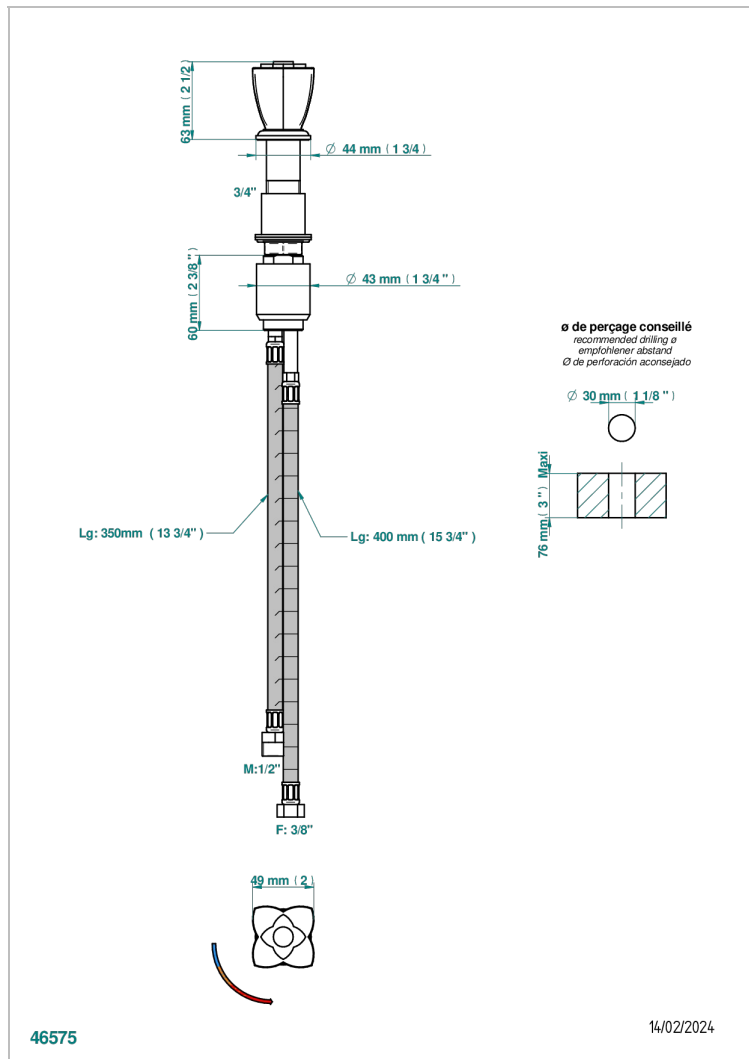

PETALE DE CRISTAL - CLEAR CRYSTAL

U6A-6532

Rim mounted ceramic mixer with progressive cartridge

CHARACTERISTIC

- ACS : 22ACCLY009

STANDARDS

AVAILABLE FINITIONS

Black ceram - D30