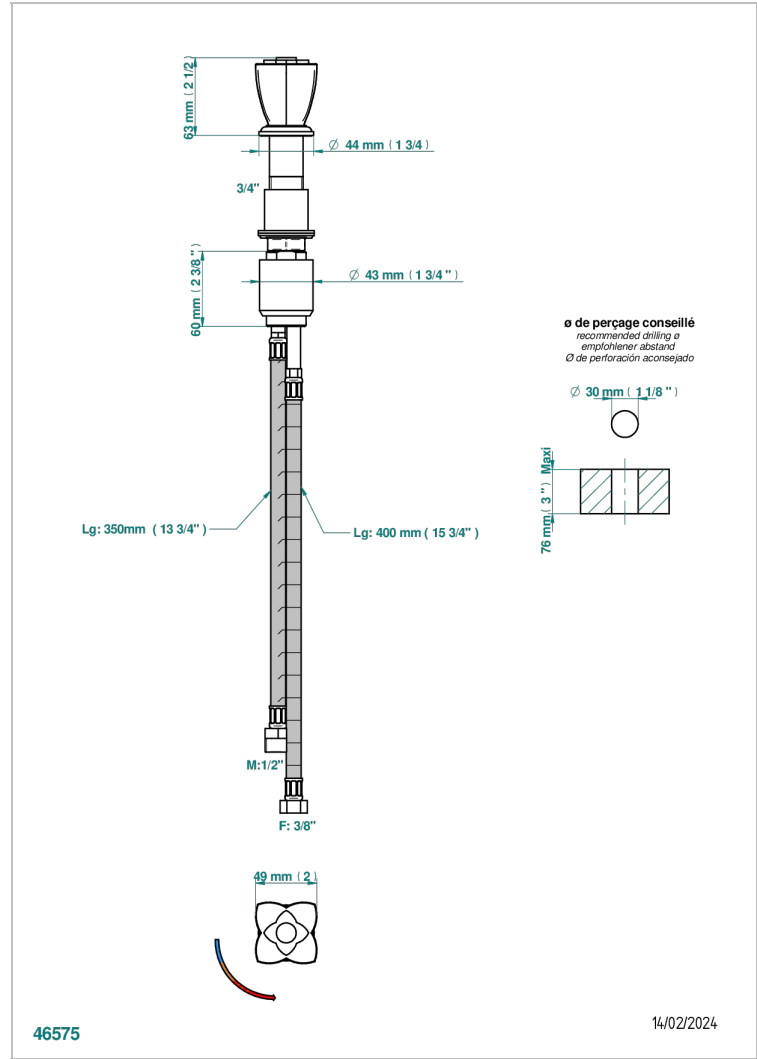

PETALE DE CRISTAL - CLEAR CRYSTAL

U6A-6532

Rim mounted ceramic mixer with progressive cartridge

CHARACTERISTIC

- ACS : 22ACCLY009

STANDARDS

AVAILABLE FINITIONS

Antique nickel - H28
Black ceram - D30
Blush PVD - H62
Brass color PVD - H49
Brown bronze color PVD - F33
Gold color PVD - H52

Nickel color PVD - H55
Polished chrome (color finish) - A02
Polished chrome / Polished gold (color finish) - G02
Polished gold (color finish) - F01
Polished nickel - B01
Soft gold - F30

Soft matt gold - F31
Umber PVD - H66
Varnished matt antique red copper (color finish) - H07