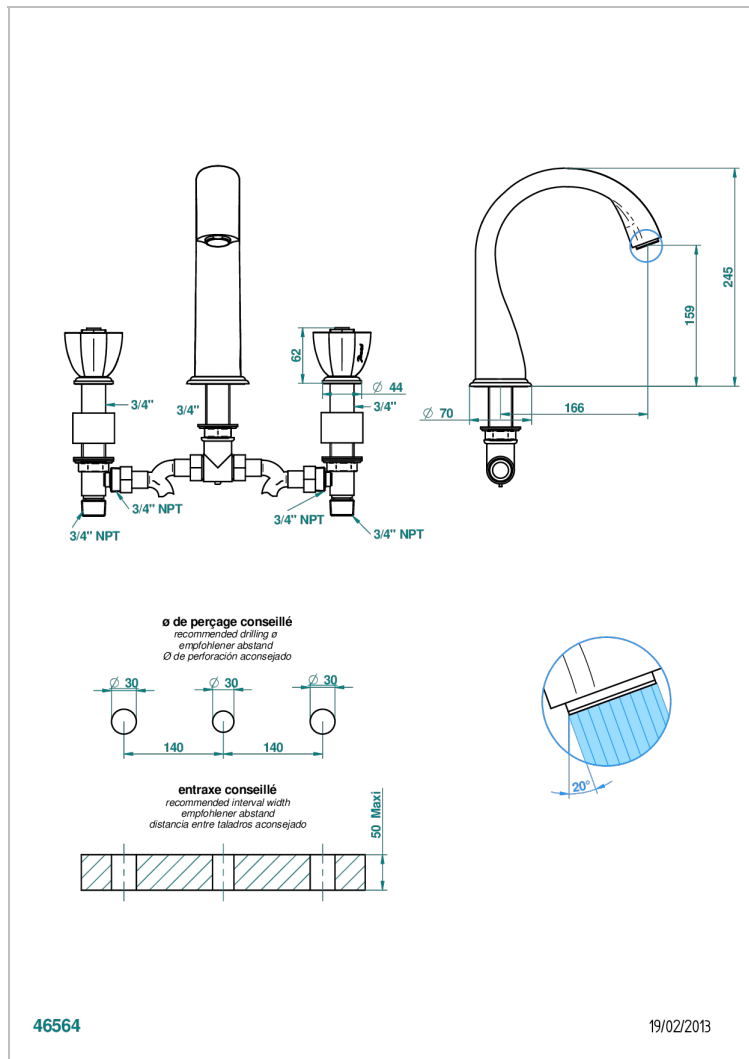

PETALE DE CRISTAL - CLEAR CRYSTAL

U6A-25SG

Rim mounted 3-hole bath mixer, super goliath spout

CHARACTERISTIC

- ACS : 18ACCLY403
- NF : NF EN 200 - IID/A - Chrome

TECHNICAL SPECS

- Recommandé : 3 bars (max. 5 bars) - Advised : 43,5 psi (max. 72 psi)
- Bec : 35 l/min à 3 bars
- Spout : 9.26 gpm at 43.5 psi