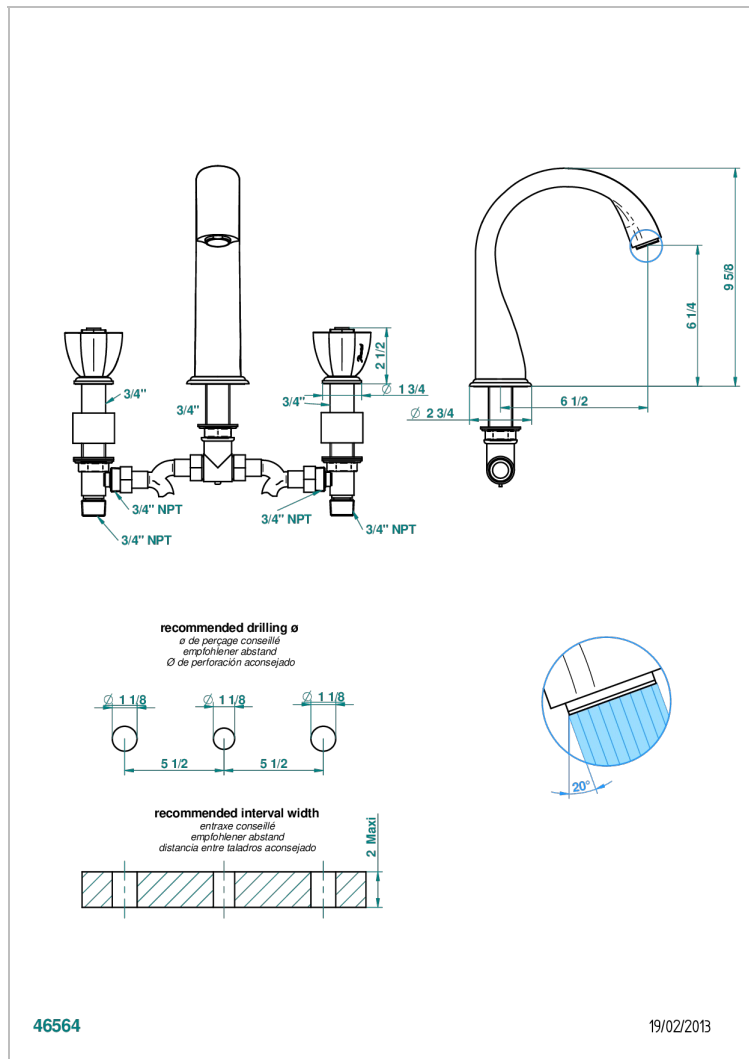

PETALE DE CRISTAL - CLEAR CRYSTAL

U6A-25SG

Rim mounted 3-hole bath mixer, super goliath spout

CHARACTERISTIC

- ACS : 18ACCLY403
- NF : NF EN 200 - IID/A - Chrome

TECHNICAL SPECS

- Recommandé : 3 bars (max. 5 bars) - Advised : 43,5 psi (max. 72 psi)
- Bec : 35 l/min à 3 bars
- Spout : 9.26 gpm at 43.5 psi