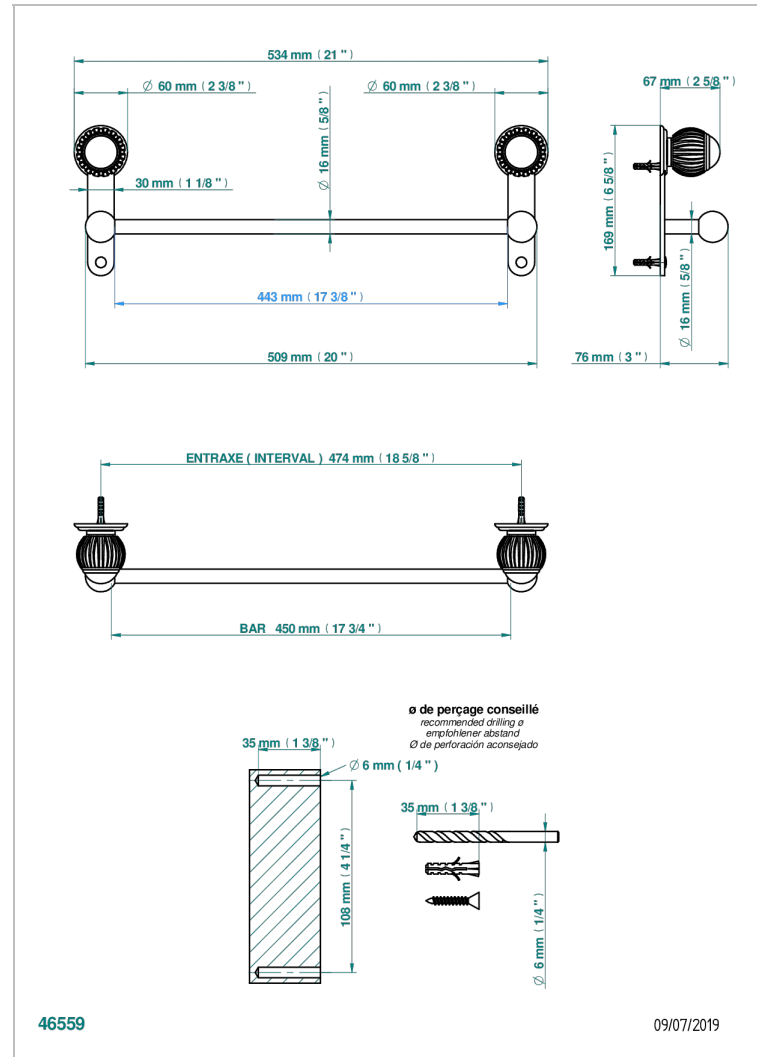

VOGUE MALACHITE

A8M-514/45

Single towel rail, fixed rail, length: 450 mm

THG[®]
PARIS

CARACTERÍSTICAS

- Vogue Malachite
- Single towel rail, fixed rail, length: 450 mm

ACABADOS DISPONIBLES

Bronce claro - D01
Cerámica negra mate - D30
Cobre viejo mate - H07
Cromo - A02
Cromo / dorado - G02
Cromo mate - C02