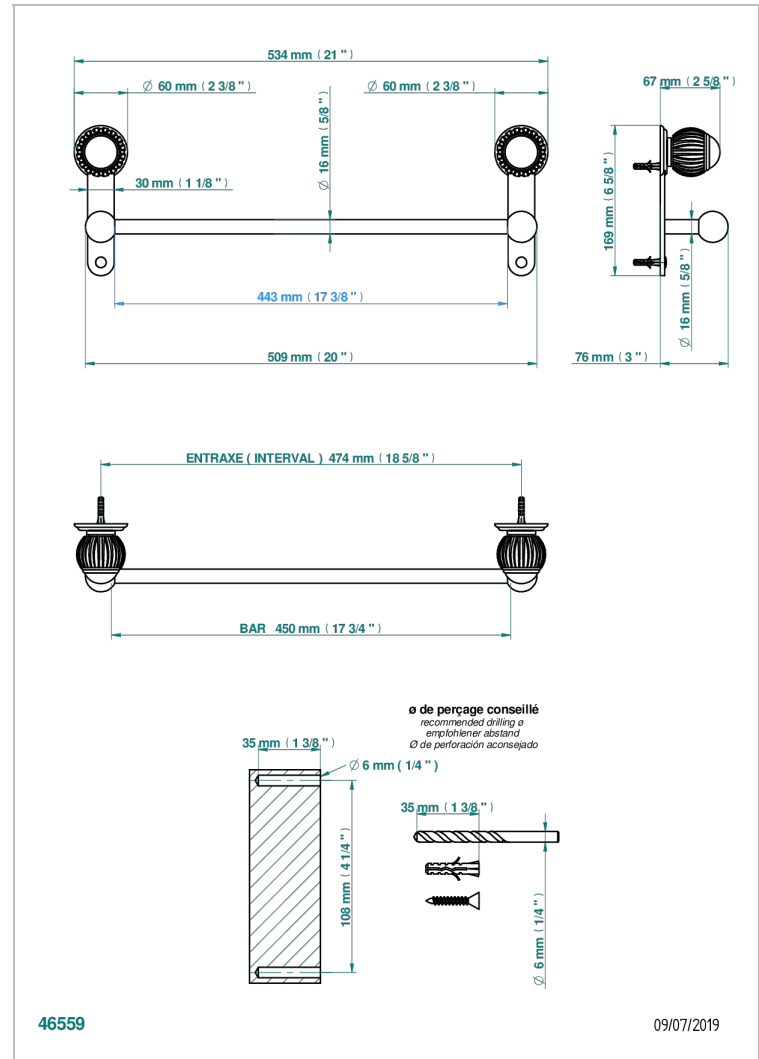

VOGUE MALACHITE

A8M-514/45

Towel bar, 18" long

CHARACTERISTIC

- Vogue Malachite
- Towel bar, 18" long

AVAILABLE FINITIONS

Black ceram - D30
Blush PVD - H62
Brass color PVD - H49
Brown bronze color PVD - F33
Chrome polished - A02
Chrome polished / gold polished - G02